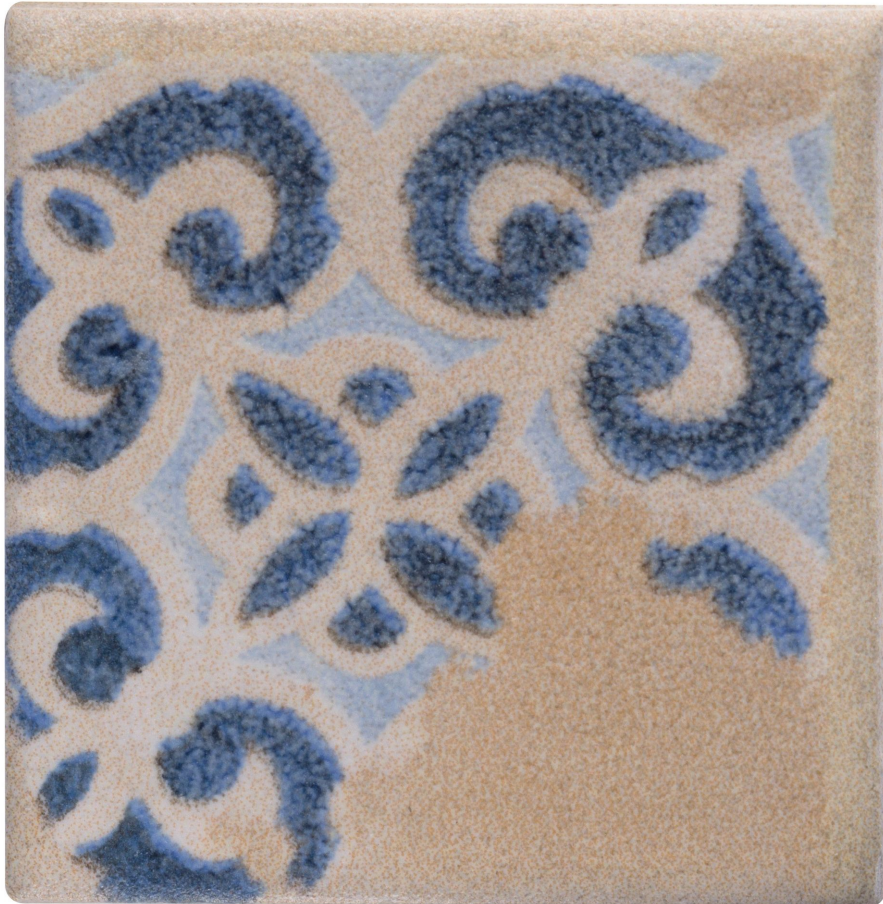

REVERE TILE

COMPANY

PRODUCT

TUSCANY 1.5X1.5 TACO BOURTON

1.5"x1.5" | Extruded Porcelain | Tile

TECHNICAL DATA

CODE: QUTC-BO-TACO

NAME: Tuscany 1.5x1.5 Taco Bourton

SIZE: 1.5"x1.5"

SERIES: Tuscany

FINISH: Matt

LOOK: Terracotta

FAMILY: Tile

FROST RESISTANCE: Yes

PEI: 4

SUITABLE FOR: Indoor| Outdoor| Pool

TYPOLOGY: Extruded Porcelain

TYPE OF PIECE: Field Tile

USE: Floor and Wall

NOTES: Bourton decors can be paired with Dune field tiles for a coordinated look.

PACKING

Size	Product type	BOX			PALLET		
		pcs	sqft	lb	boxes	sqft	lb
1.5"x1.5"	Field Tile	120			112		