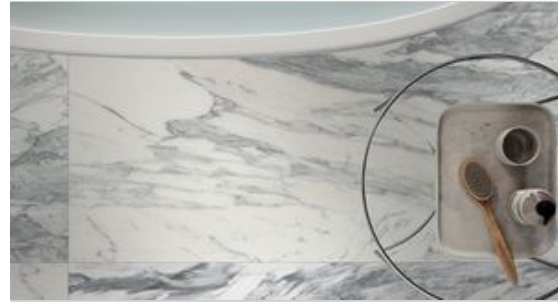

REVERE TILE

COMPANY

PRODUCT

ROYAL STONEWORKS 24X48 REGAL WHITE VEIN POLISHED

24"x48" | Porcelain | Tile

ROOM SCENES

TECHNICAL DATA

CODE: QUSW-RW-6P
NAME: Royal Stoneworks 24X48 Regal White Vein Polished
SIZE: 24"x48"
SERIES: Royal Stoneworks
FINISH: Polished
LOOK: Stone Look
EDGE: Rectified
FAMILY: Tile
FROST RESISTANCE: Yes
SHADE VARIATION: V3
SUITABLE FOR: Indoor|Shower
TYPOLOGY: Porcelain
TYPE OF PIECE: Field Tile
USE: Floor and Wall