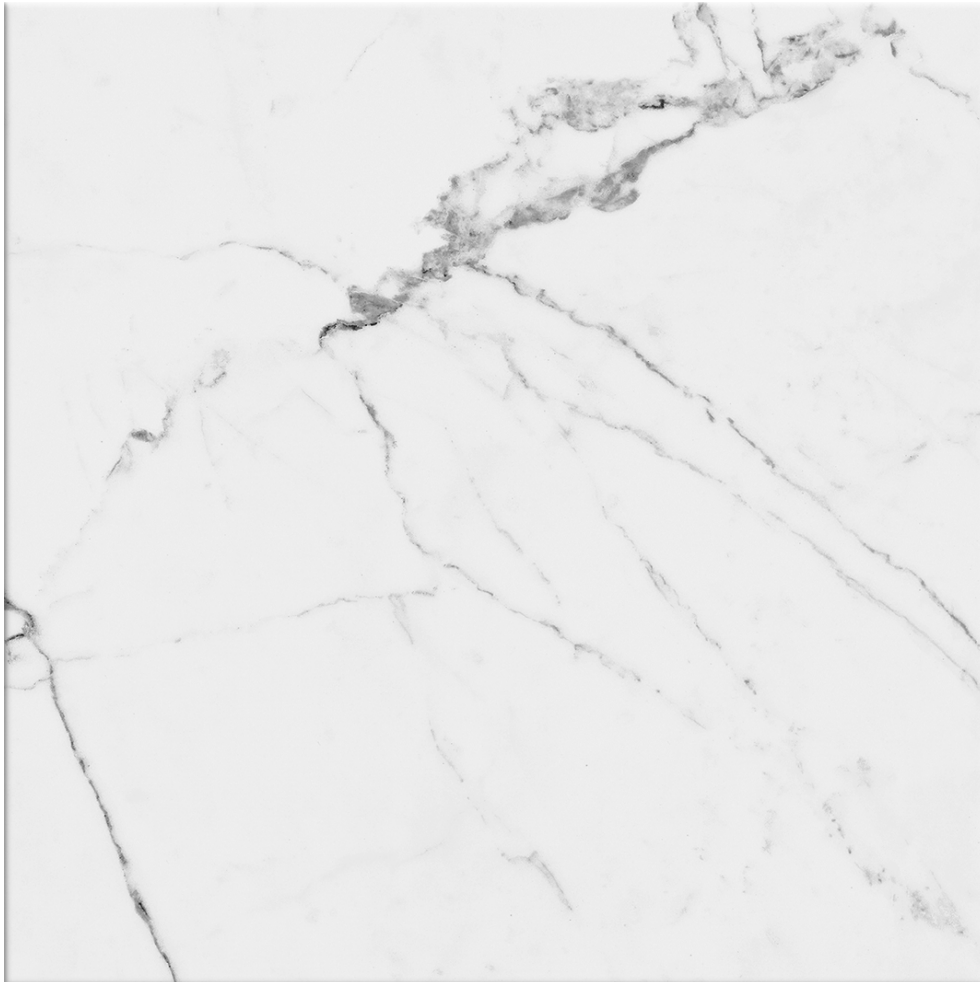

### OBSESSION 10X10 STATUARIO

---

10"x10" | Glazed Porcelain | Tile

**ROOM SCENES**

**TECHNICAL DATA**

CODE: QUOB-ST-3  
NAME: Obsession 10x10 Statuario  
SIZE: 10"x10"  
SERIES: Obsession  
FINISH: Matt  
LOOK: Marble Look  
BREAKING STRENGTH:  $\geq 1300$  N  
CHEMICAL RESISTANCE: GA GLA GHA  
DCOF:  $> 0.42$   
FAMILY: Tile  
FROST RESISTANCE: Yes  
MOHS: 6  
PEI: 4  
R VALUE: R9  
SHADE VARIATION: V1  
STAIN RESISTANCE: 5  
SUITABLE FOR: Backsplash|Indoor|Shower  
TYPOLOGY: Glazed Porcelain  
THICKNESS: 9 mm  
TYPE OF PIECE: Field Tile  
USE: Floor and Wall  
NOTES: 22 graphic variations