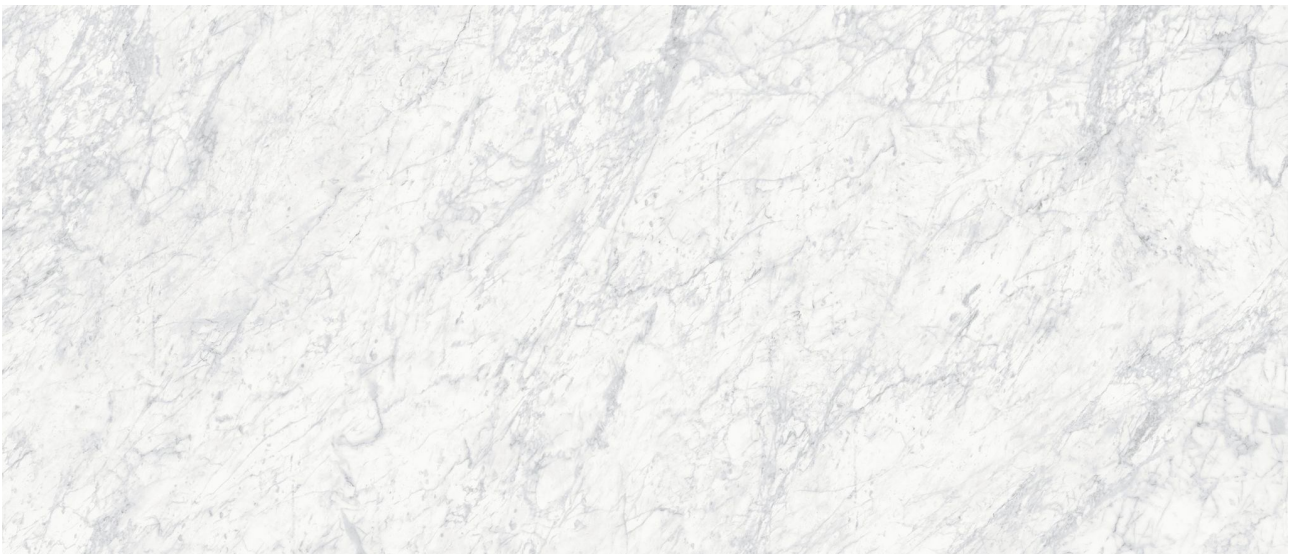

REVERE TILE

COMPANY

PRODUCT

ROYAL STONWORKS 48X110 OLD WORLD BIANCO HONED

48"x110" | Sintered Slab | Tile

TECHNICAL DATA

CODE: QUSW-OW-2H
NAME: Royal Stoneworks 48X110 Old World Bianco Honed
SIZE: 48"x110"
SERIES: Royal Stoneworks
FINISH: Honed
LOOK: Stone Look
EDGE: Rectified
FAMILY: Tile
FROST RESISTANCE: Yes
SHADE VARIATION: V3
SUITABLE FOR: Indoor|Shower
TYPOLOGY: Sintered Slab
TYPE OF PIECE: Field Tile
USE: Floor and Wall