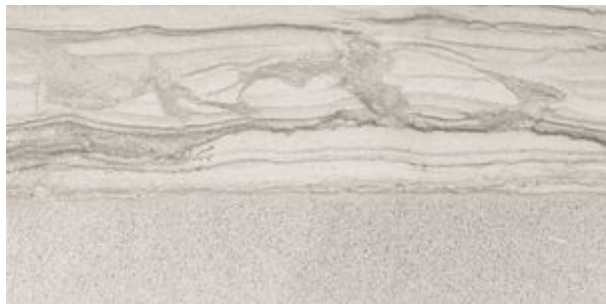

### ARCADIA 12X24F FERRARA MATTE

---

12"x24" | Glazed Porcelain | Tile

**DETAILS**

**ROOM SCENES**

**TECHNICAL DATA**

CODE: QUAR-FE-F1N  
NAME: Arcadia 12X24F Ferrara Matte  
SIZE: 12"x24"  
SERIES: Arcadia  
FINISH: Matt  
LOOK: Stone Look  
EDGE: Rectified  
FAMILY: Tile  
FROST RESISTANCE: Yes  
SHADE VARIATION: V3  
SUITABLE FOR: Backsplash| Indoor  
TYPOLOGY: Glazed Porcelain  
TYPE OF PIECE: Field Tile  
USE: Floor and Wall