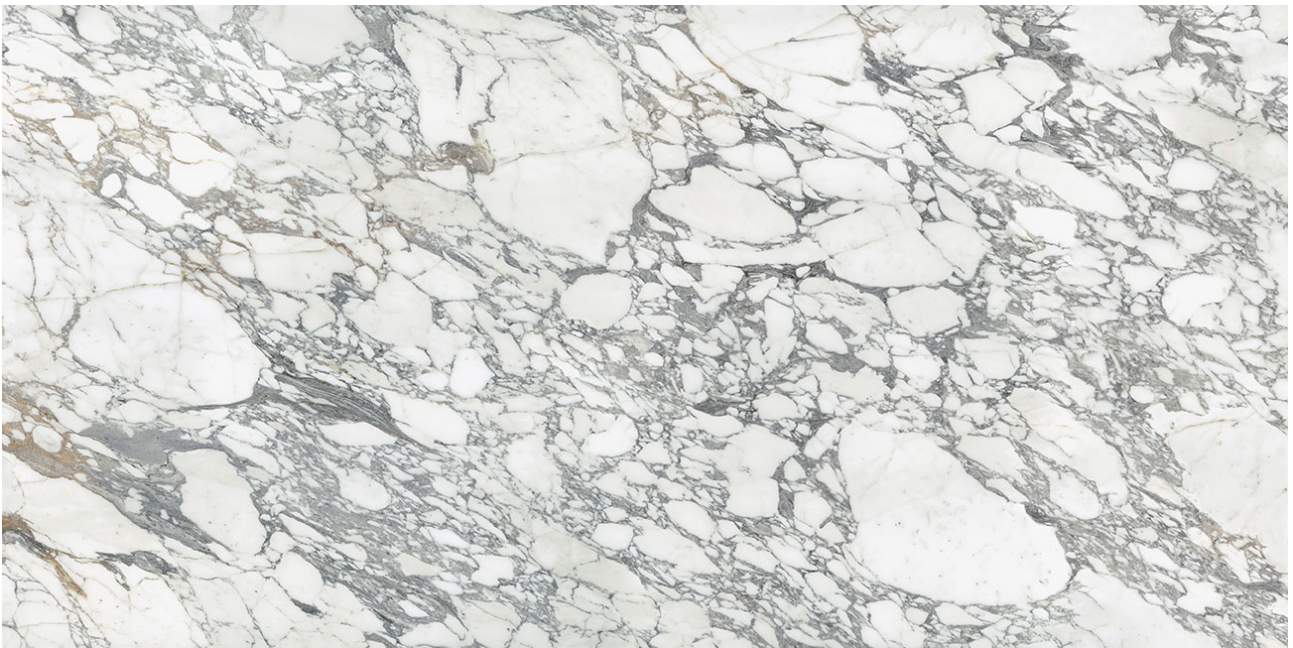

### HONED

---

63"x126" | Sintered Slab | Tile

**TECHNICAL DATA**

CODE: QUSW-IA-1H  
NAME: Royal Stoneworks 63X126 Italian Arabescato Honed  
SIZE: 63"x126"  
SERIES: Royal Stoneworks  
FINISH: Honed  
LOOK: Stone Look  
EDGE: Rectified  
FAMILY: Tile  
FROST RESISTANCE: Yes  
SHADE VARIATION: V3  
SUITABLE FOR: Indoor|Shower  
TYPOLOGY: Sintered Slab  
TYPE OF PIECE: Field Tile  
USE: Floor and Wall