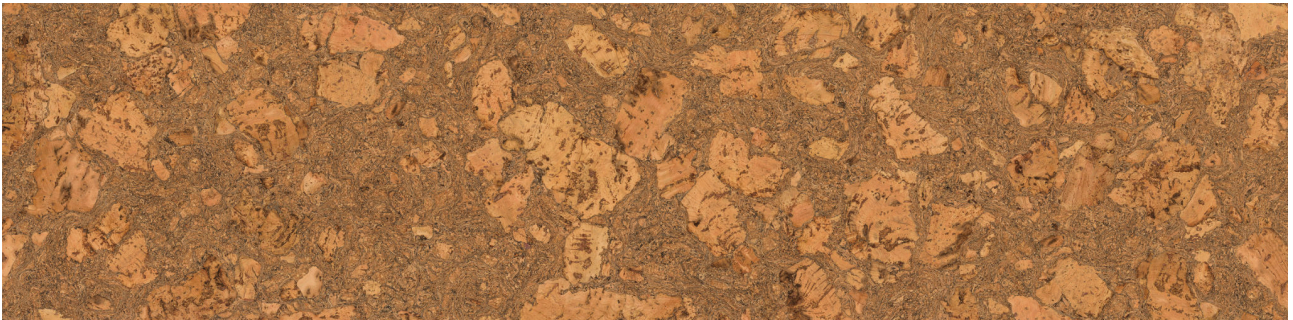

REVERE TILE

COMPANY

PRODUCT

CORK CLICK CAPRI

12"x48,6" | HDF | Waterproof Flooring

DETAILS

ROOM SCENES

TECHNICAL DATA

CODE: LCCORK202009

NAME: Cork Click Capri

SIZE: 12"x48,6"

SERIES: True Earth Cork Click

FINISH: Matt

LOOK: Wood Look

CLICK SYSTEM: UNICLIC system

COMMERCIAL WARRANTY: Class 33

CORE BOARD THICKNESS: 7 mm

FAMILY: Waterproof Flooring

PAD THICKNESS: 1 mm

PAD TYPE: Cork Underlayment

RESIDENTIAL WARRANTY: Class 23

SUITABLE FOR: Indoor

SURFACE TEXTURE: Cork

TYPOLOGY: HDF

TYPE OF PIECE: Field Tile

TOTAL THICKNESS: 10 mm

USE: Floor only

NOTES: These SKUs are special order and take approximately two weeks to deliver

PACKING

Size	Product type	BOX			PALLET		
		pcs	sqft	lb	boxes	sqft	lb
12"x48,6"	Field Tile	5	20.26		54		