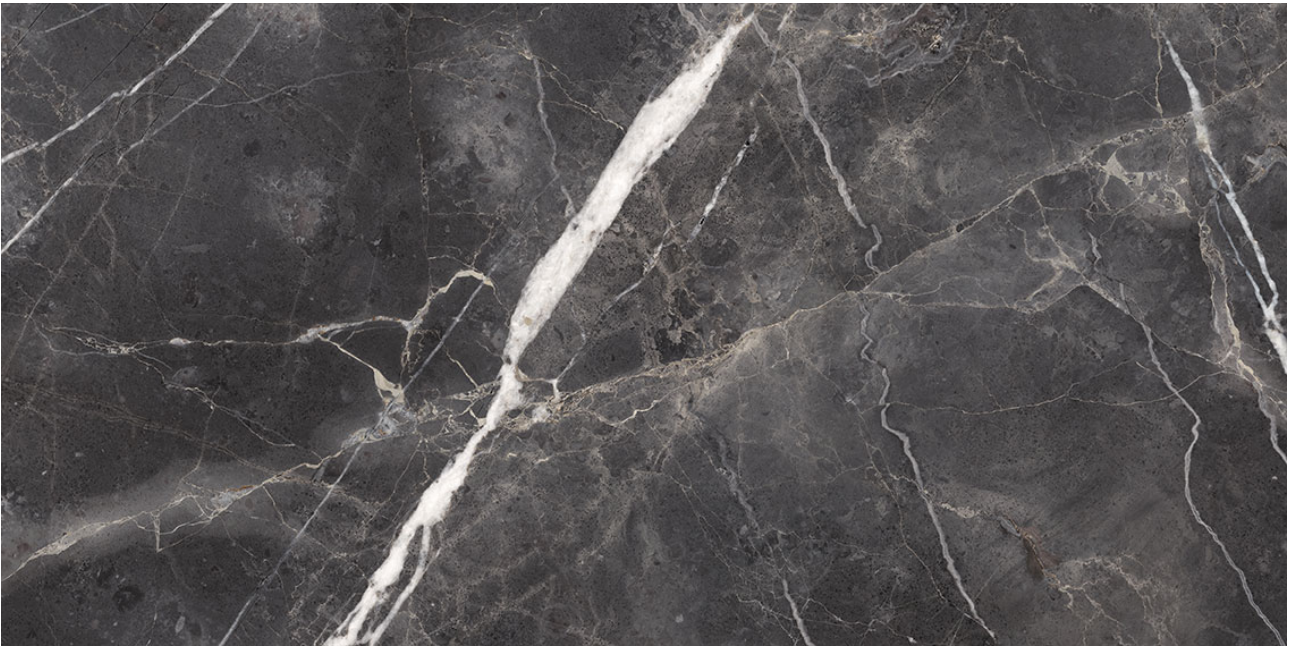

REVERE TILE

COMPANY

PRODUCT

ROYAL STONWORKS 24X48 TUSCAN FORGE VEIN

POLISHED

24"x48" | Porcelain | Tile

TECHNICAL DATA

CODE: QUSW-TF-6P
NAME: Royal Stoneworks 24X48 Tuscan Forge Vein Polished
SIZE: 24"x48"
SERIES: Royal Stoneworks
FINISH: Polished
LOOK: Stone Look
EDGE: Rectified
FAMILY: Tile
FROST RESISTANCE: Yes
SHADE VARIATION: V3
SUITABLE FOR: Indoor|Shower
TYPOLOGY: Porcelain
TYPE OF PIECE: Field Tile
USE: Floor and Wall