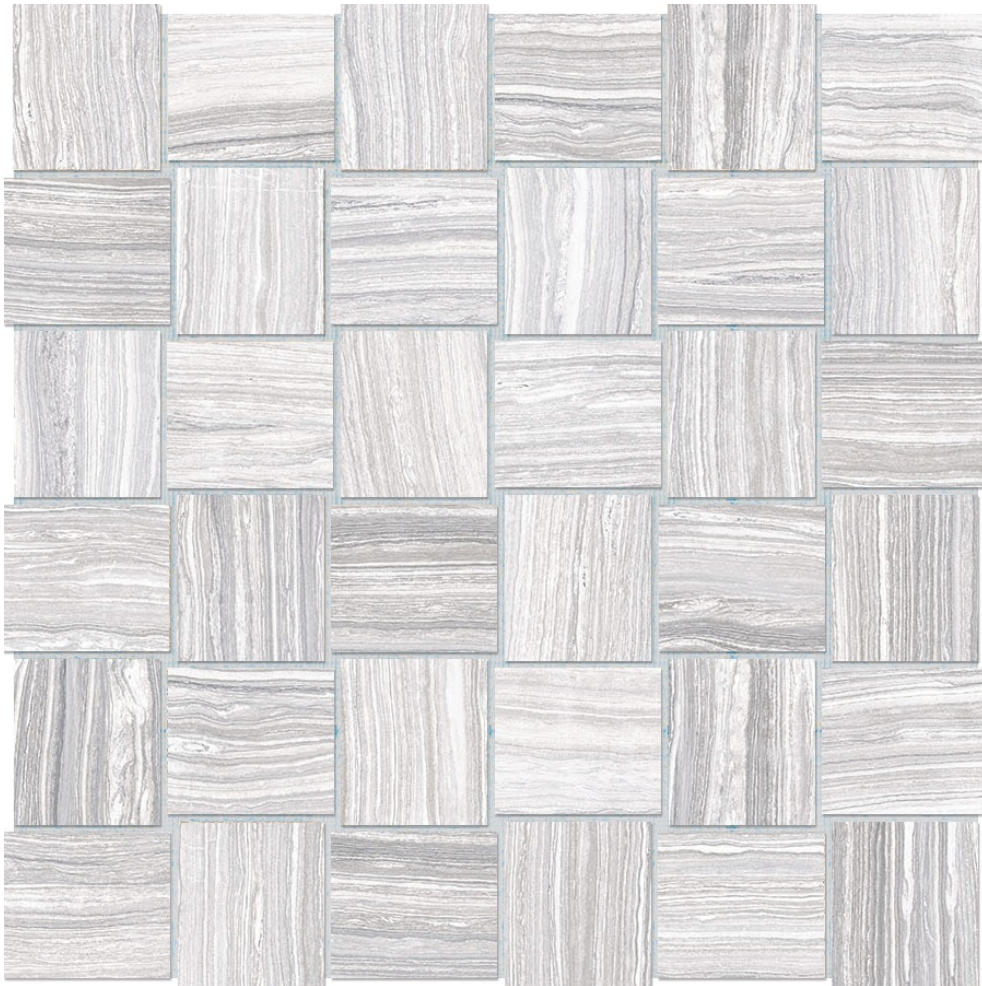

REVERE TILE

COMPANY

PRODUCT

2X2 ICE BASKETWEAVE

12"x12" | Glazed Porcelain | Tile

TECHNICAL DATA

CODE: AC4501-00840

NAME: 2x2 Ice Basketweave

SIZE: 12"x12"

SERIES: Eramosa

FINISH: Matt

LOOK: Marble Look

FAMILY: Tile

FROST RESISTANCE: Yes

MOSAIC TYPE: Mesh-Mounted

PEI: 4