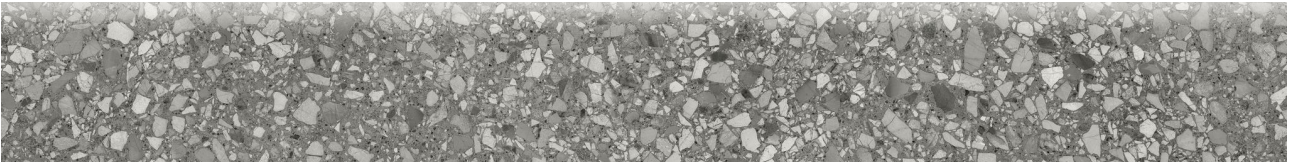

REVERE TILE

COMPANY

PRODUCT

STATION 3X24 SHADOW BULLNOSE

3"x24" | Color Body Porcelain | Tile