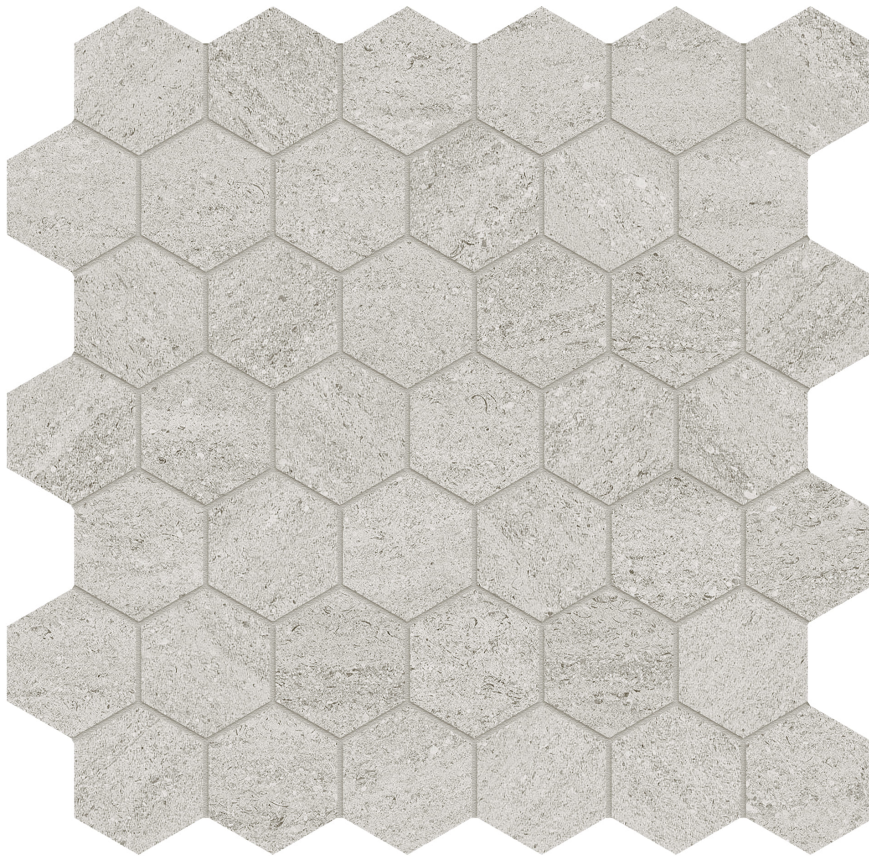

# REVERE TILE

### LITHOFORM 2\ " HEX VEINCUT VISTA

---

12"x12" | Porcelain | Tile

**TECHNICAL DATA**

CODE: AC8510-00370

NAME: Lithoform 2" Hex Veincut Vista

SIZE: 12"x12"

SERIES: Lithoform

FINISH: Organic Matte

LOOK: Stone Look

EDGE: Rectified

FAMILY: Tile

SUITABLE FOR: Indoor| Outdoor

TYPOLOGY: Porcelain

TYPE OF PIECE: Mosaic

USE: Floor and Wall