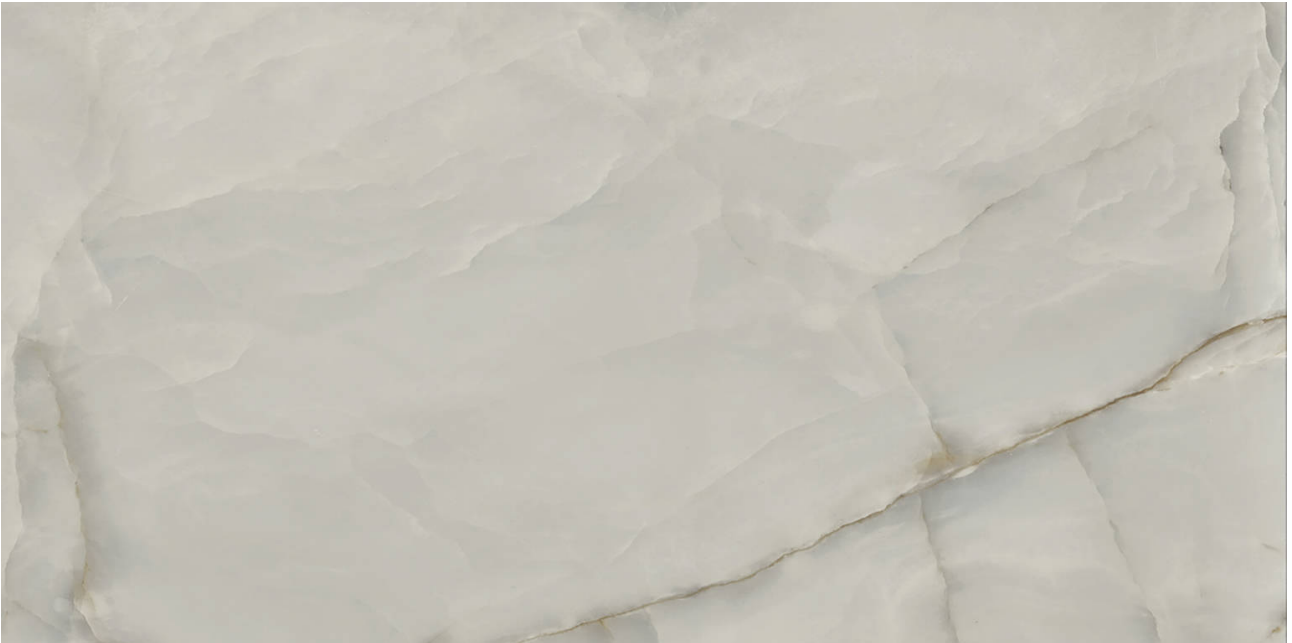

### MAGICAL DARK GREY MATTE 24X48

---

24"x48" | Porcelain | Tile

**TECHNICAL DATA**

CODE: QURO-MA-2MN  
NAME: Magical Dark Grey Matte 24x48  
SIZE: 24"x48"  
SERIES: Romance  
FINISH: Matte  
LOOK: Marble Look  
EDGE: Rectified  
FAMILY: Tile  
FROST RESISTANCE: Yes  
PEI: 4  
SUITABLE FOR: Indoor  
TYPOLOGY: Porcelain  
TYPE OF PIECE: Field Tile  
USE: Floor and Wall