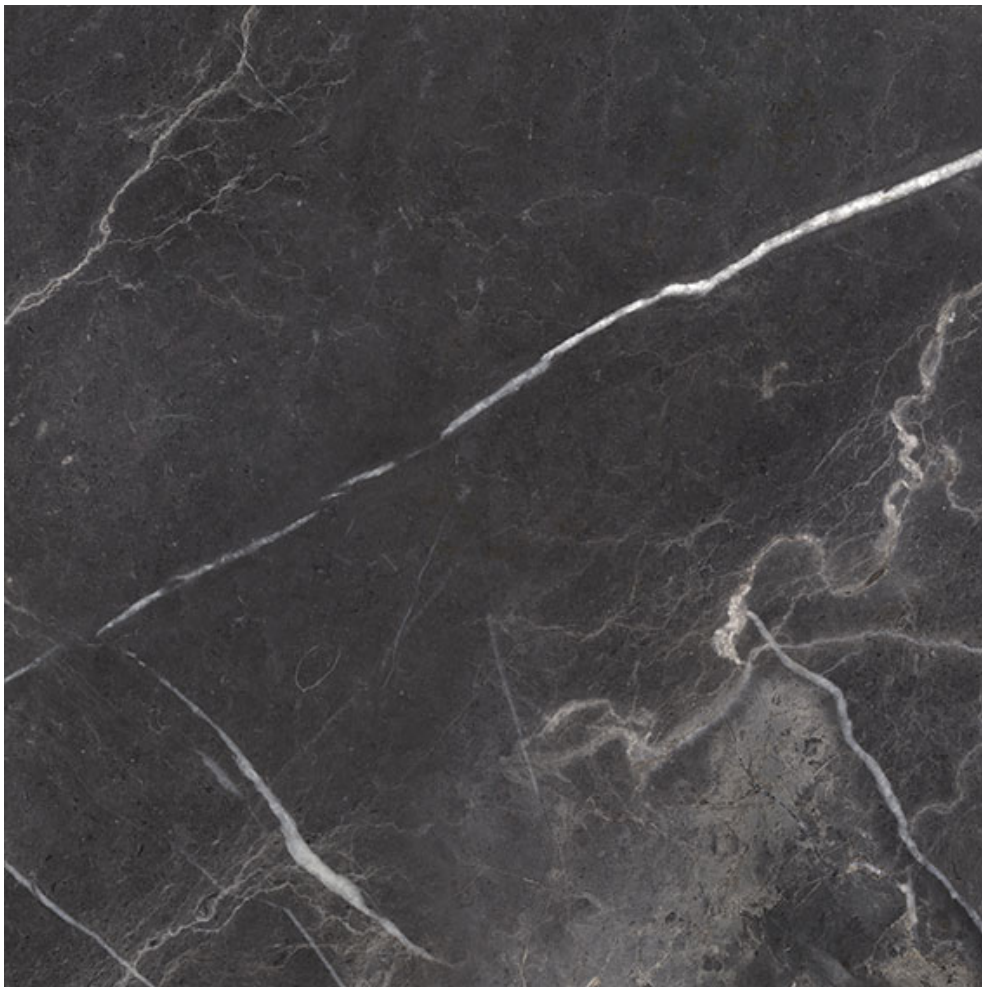

REVERE TILE

COMPANY

PRODUCT

ROYAL STONWORKS 24X24 TUSCAN FORGE VEIN

POLISHED

24"x24" | Porcelain | Tile

TECHNICAL DATA

CODE: QUSW-TF-4P
NAME: Royal Stoneworks 24X24 Tuscan Forge Vein Polished
SIZE: 24"x24"
SERIES: Royal Stoneworks
FINISH: Polished
LOOK: Stone Look
EDGE: Rectified
FAMILY: Tile
FROST RESISTANCE: Yes
SHADE VARIATION: V3
SUITABLE FOR: Indoor|Shower
TYPOLOGY: Porcelain
TYPE OF PIECE: Field Tile
USE: Floor and Wall