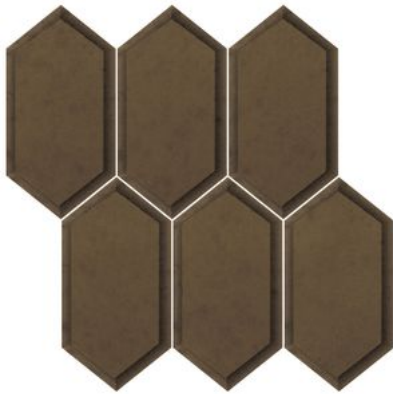

REVERE TILE

COMPANY

SERIES

OBSIDIAN

Glass | | Glass

Rustic glamour.

PRODUCTS

Obsidian Bronze Beveled Hexagon Mosaic
12"x12" | Glass

Obsidian Silver Beveled Hexagon Mosaic
12"x12" | Glass

Obsidian 3x12 Bronze
3"x12" | Glass

Obsidian 3x12 Silver
3"x12" | Glass

Obsidian 3x9 Bronze Beveled
3"x9" | Glass

Obsidian 3x9 Silver Beveled
3"x9" | Glass