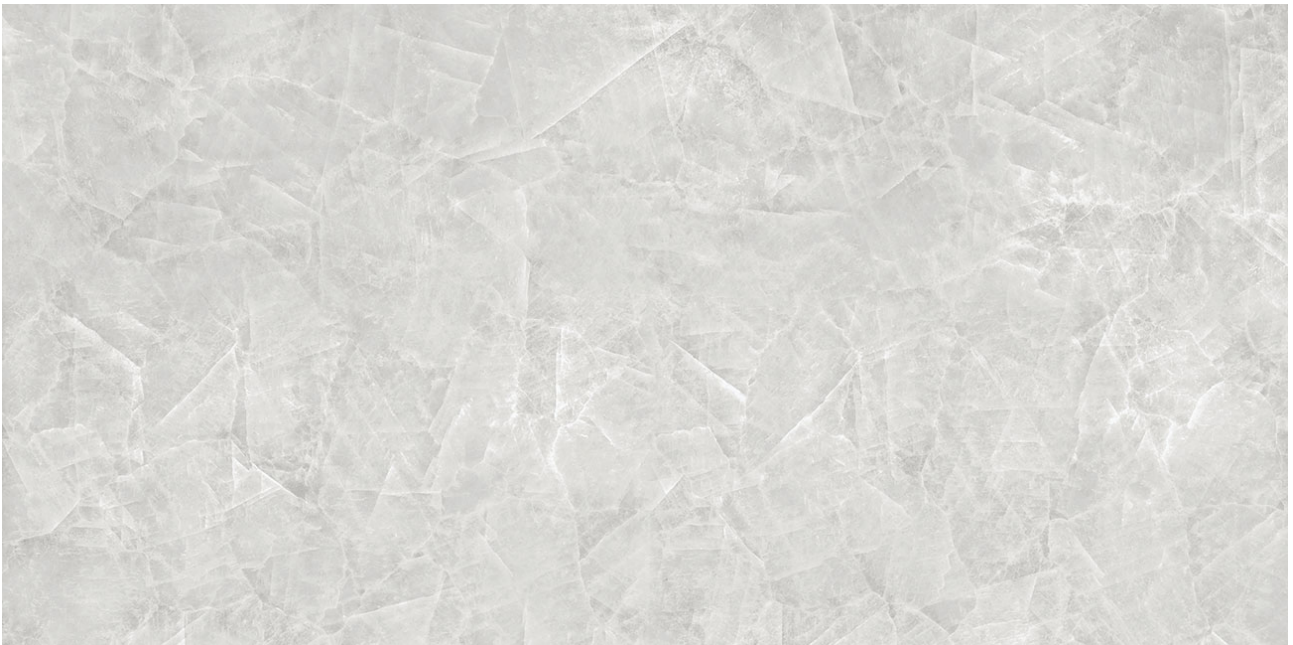

REVERE TILE

COMPANY

PRODUCT

ROYAL STONEWORKS 63X126 CRYSTAL LUXE POLISHED

63"x126" | Sintered Slab | Tile

TECHNICAL DATA

CODE: QUSW-CL-1P
NAME: Royal Stoneworks 63X126 Crystal Luxe Polished
SIZE: 63"x126"
SERIES: Royal Stoneworks
FINISH: Polished
LOOK: Stone Look
EDGE: Rectified
FAMILY: Tile
FROST RESISTANCE: Yes
SHADE VARIATION: V2
SUITABLE FOR: Indoor|Shower
TYPOLOGY: Sintered Slab
TYPE OF PIECE: Field Tile
USE: Floor and Wall