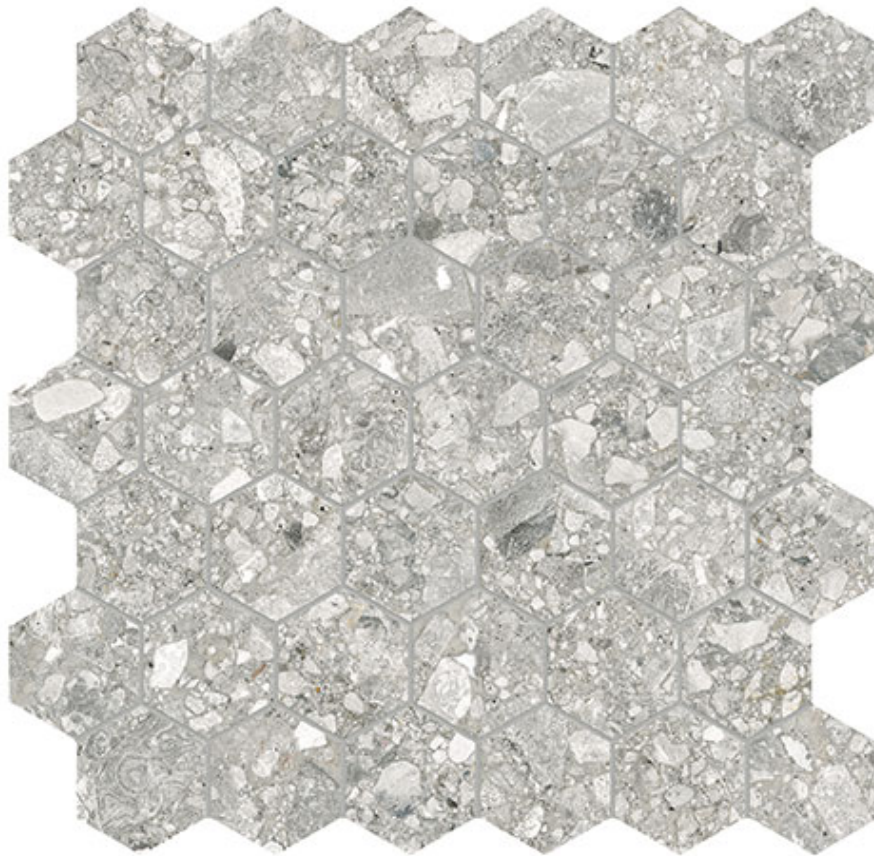

REVERE TILE

COMPANY

PRODUCT

ROYAL STONWORKS 2\'' REGAL FOSSIL VEIN HEX

12"x12" | Porcelain | Tile

TECHNICAL DATA

CODE: QUSW-RF-HX
NAME: Royal Stoneworks 2" Regal Fossil Vein Hex
SIZE: 12"x12"
SERIES: Royal Stoneworks
FINISH: Matt
LOOK: Stone Look
FAMILY: Tile
MOSAIC TYPE: 2"x2"
SHADE VARIATION: V3
SUITABLE FOR: Indoor|Shower
TYPOLOGY: Porcelain
TYPE OF PIECE: Mosaic
USE: Floor and Wall