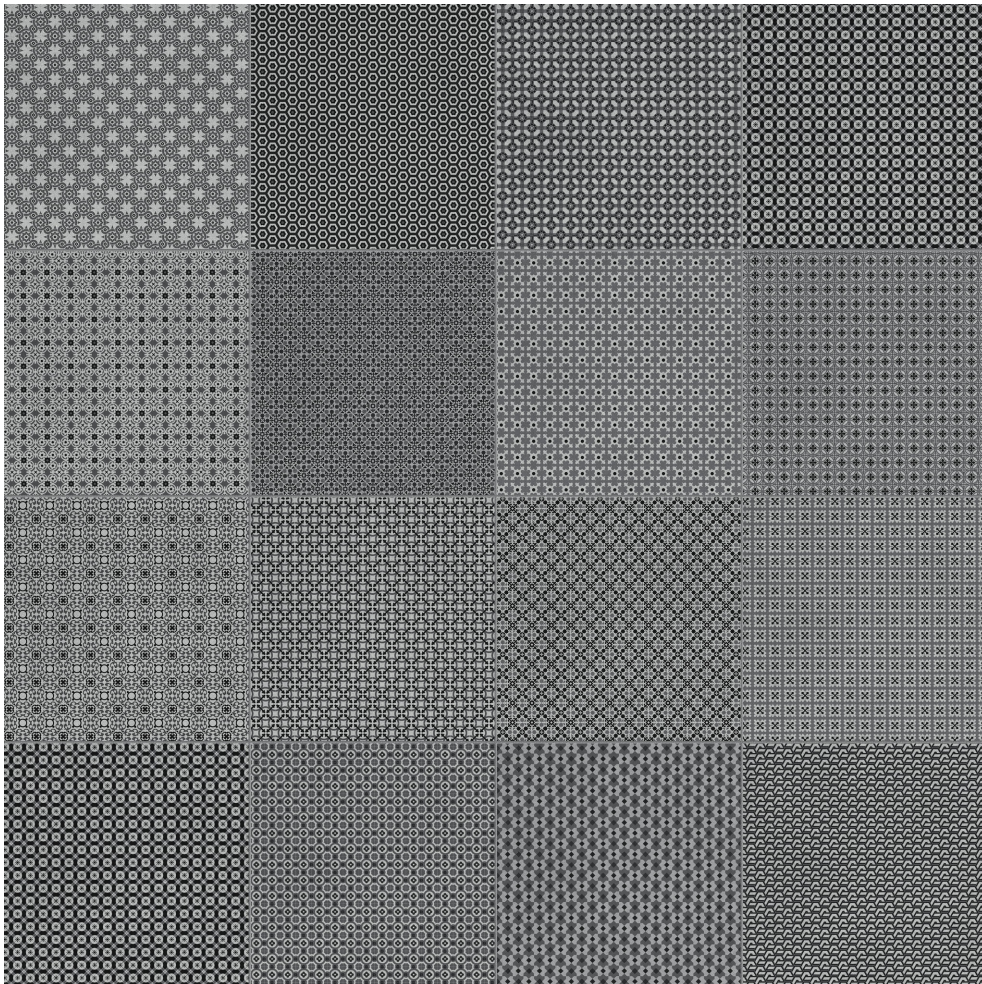

# REVERE TILE

### TAPESTRI 8X8 SILK BLEND

8"x8" | Pressed Glazed Porcelain | Tile

**TECHNICAL DATA**

CODE: AC4500-09790

NAME: Tapestri 8x8 Silk Blend

SIZE: 8"x8"

SERIES: Tapestri

FINISH: Matte

SUITABLE FOR: Indoor| Outdoor

TPOLOGY: Pressed Glazed Porcelain

THICKNESS: 9mm

TYPE OF PIECE: Field Tile

USE: Floor and Wall

NOTES: This product is special order and cannot be cancelled, returned, or refunded.