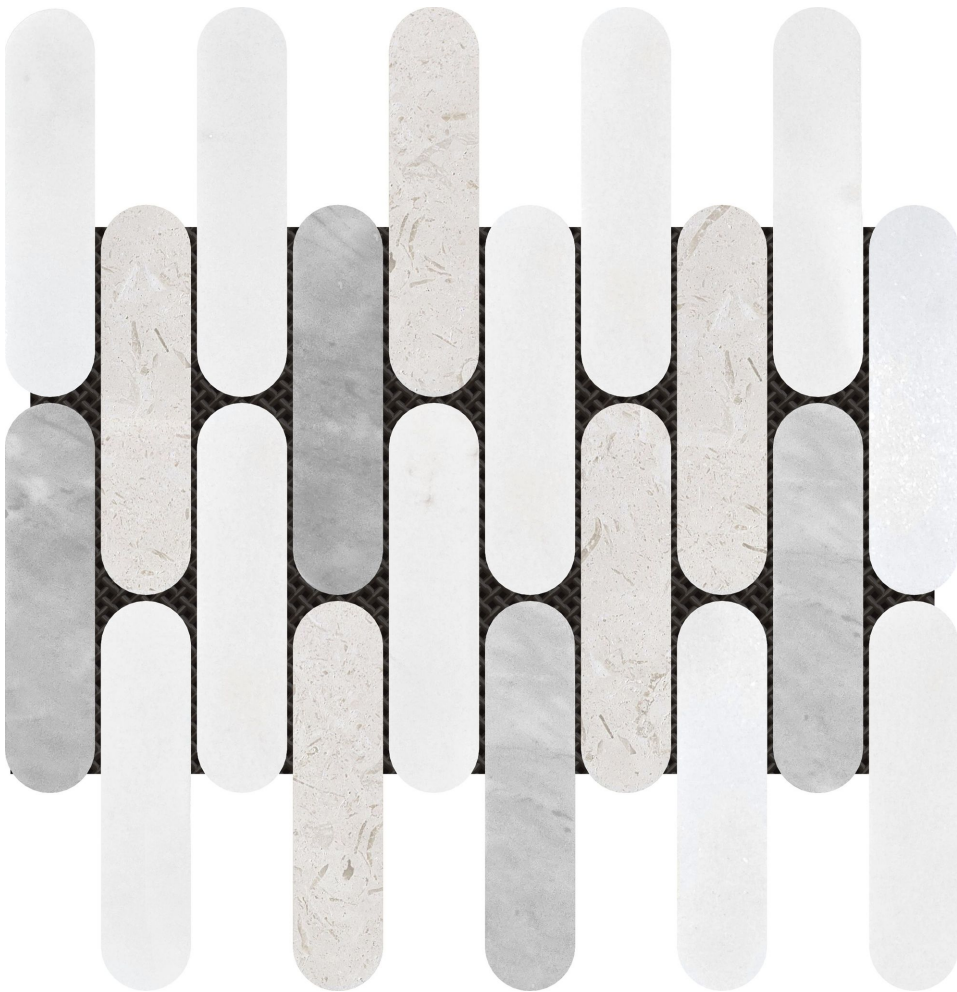

REVERE TILE

COMPANY

PRODUCT

2\X6\ ELONGATED ROUND WHITE GREY BEIGE MARBLE MIX

10"x12" | Marble | Tile

ROOM SCENES

TECHNICAL DATA

CODE: RVCHAWM191

NAME: 2"x6" Elongated Round White Grey Beige Marble Mix

SIZE: 10"x12"

SERIES: Chelsea Collection

LOOK: Multi-Look Mosaics

FAMILY: Tile

SUITABLE FOR: Backsplash,Indoor,Outdoor,Shower

TPOLOGY: Marble

TYPE OF PIECE: Mosaic