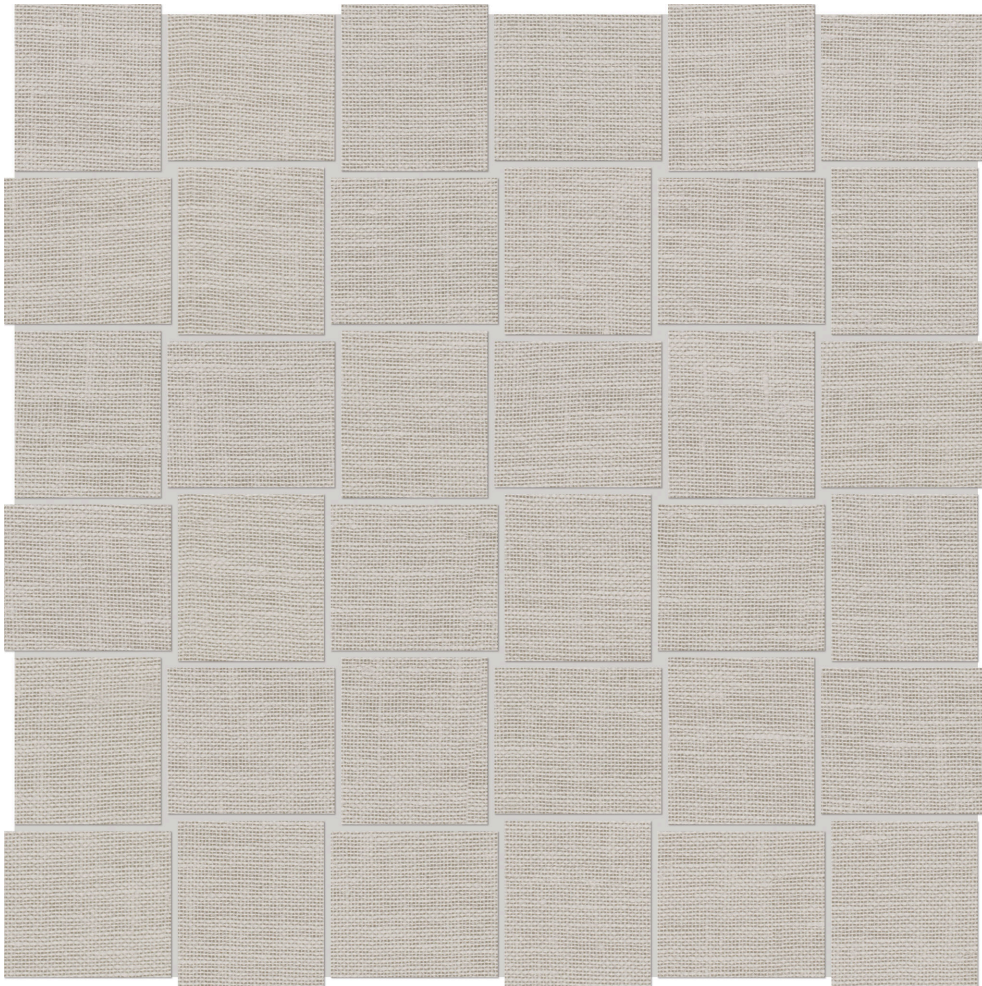

REVERE TILE

COMPANY

PRODUCT

FABRIKA 2X2 BASKETWEAVE DAMASCUS SILK MATTE

12"x12" | Porcelain | Tile

TECHNICAL DATA

CODE: QUFA-DA-2X2
NAME: Fabrika 2X2 Basketweave Damascus Silk Matte
SIZE: 12"x12"
SERIES: Fabrika
FINISH: Matt
LOOK: Textured Look
FAMILY: Tile
FROST RESISTANCE: Yes
MOSAIC TYPE: 2"x2"
SHADE VARIATION: V1
SUITABLE FOR: Backsplash| Indoor | Shower
TYPOLOGY: Porcelain
TYPE OF PIECE: Mosaic
USE: Floor and Wall