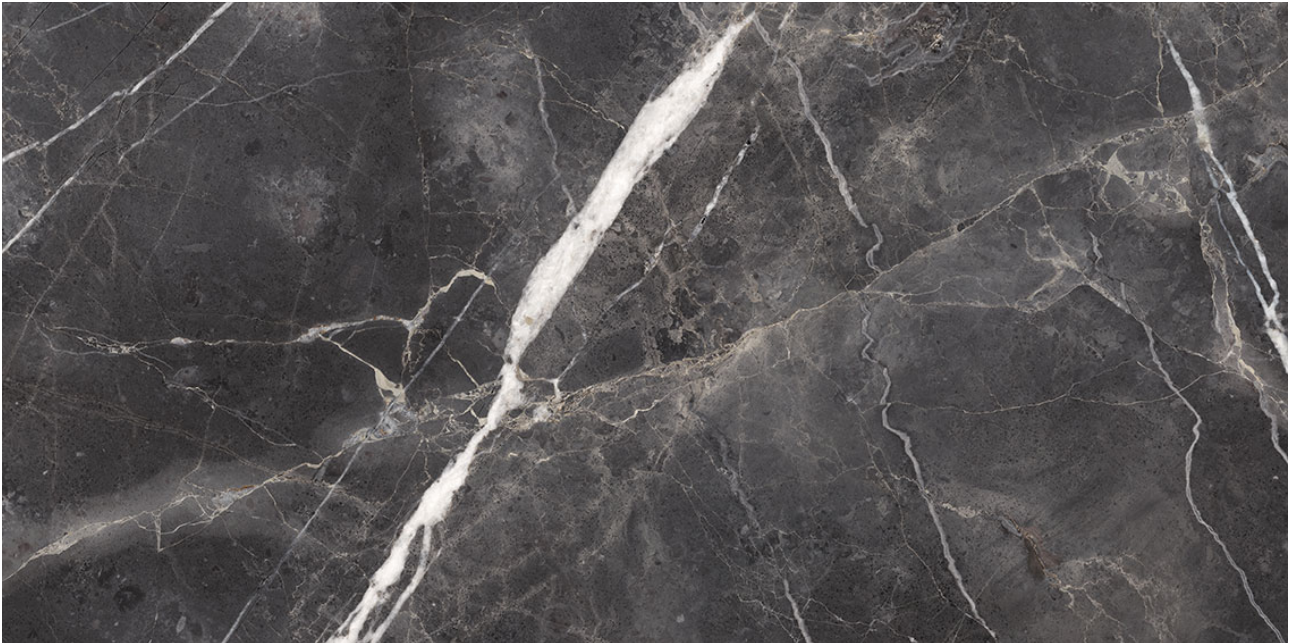

## ROYAL STONEWORKS 24X48 TUSCAN FORGE VEIN HONED

---

24"x48" | Porcelain | Tile

**TECHNICAL DATA**

CODE: QUSW-TF-6H  
NAME: Royal Stoneworks 24X48 Tuscan Forge Vein Honed  
SIZE: 24"x48"  
SERIES: Royal Stoneworks  
FINISH: Honed  
LOOK: Stone Look  
EDGE: Rectified  
FAMILY: Tile  
FROST RESISTANCE: Yes  
SHADE VARIATION: V3  
SUITABLE FOR: Indoor|Shower  
TYPOLOGY: Porcelain  
TYPE OF PIECE: Field Tile  
USE: Floor and Wall