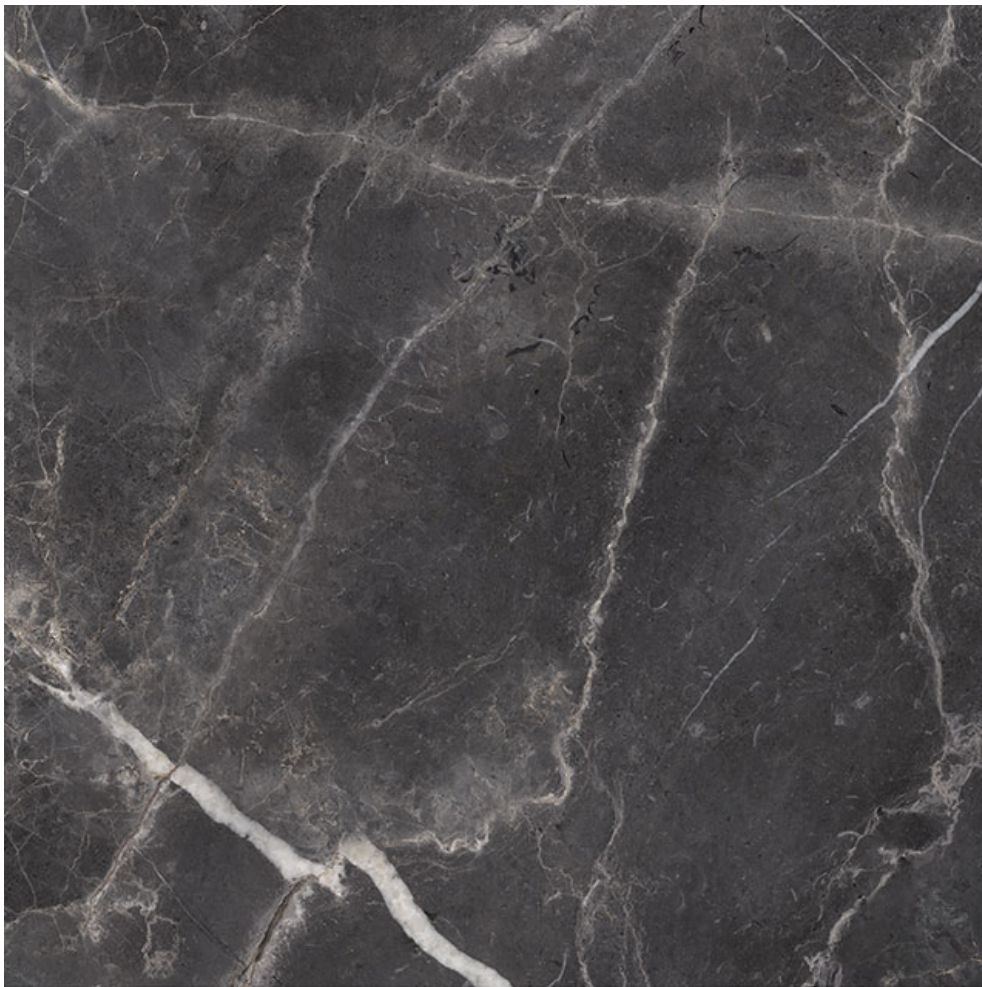

### POLISHED

---

36"x36" | Porcelain | Tile

**TECHNICAL DATA**

CODE: QUSW-TF-7P  
NAME: Royal Stoneworks 36X36 Tuscan Forge Vein Polished  
SIZE: 36"x36"  
SERIES: Royal Stoneworks  
FINISH: Polished  
LOOK: Stone Look  
EDGE: Rectified  
FAMILY: Tile  
FROST RESISTANCE: Yes  
SHADE VARIATION: V3  
SUITABLE FOR: Indoor|Shower  
TYPOLOGY: Porcelain  
TYPE OF PIECE: Field Tile  
USE: Floor and Wall