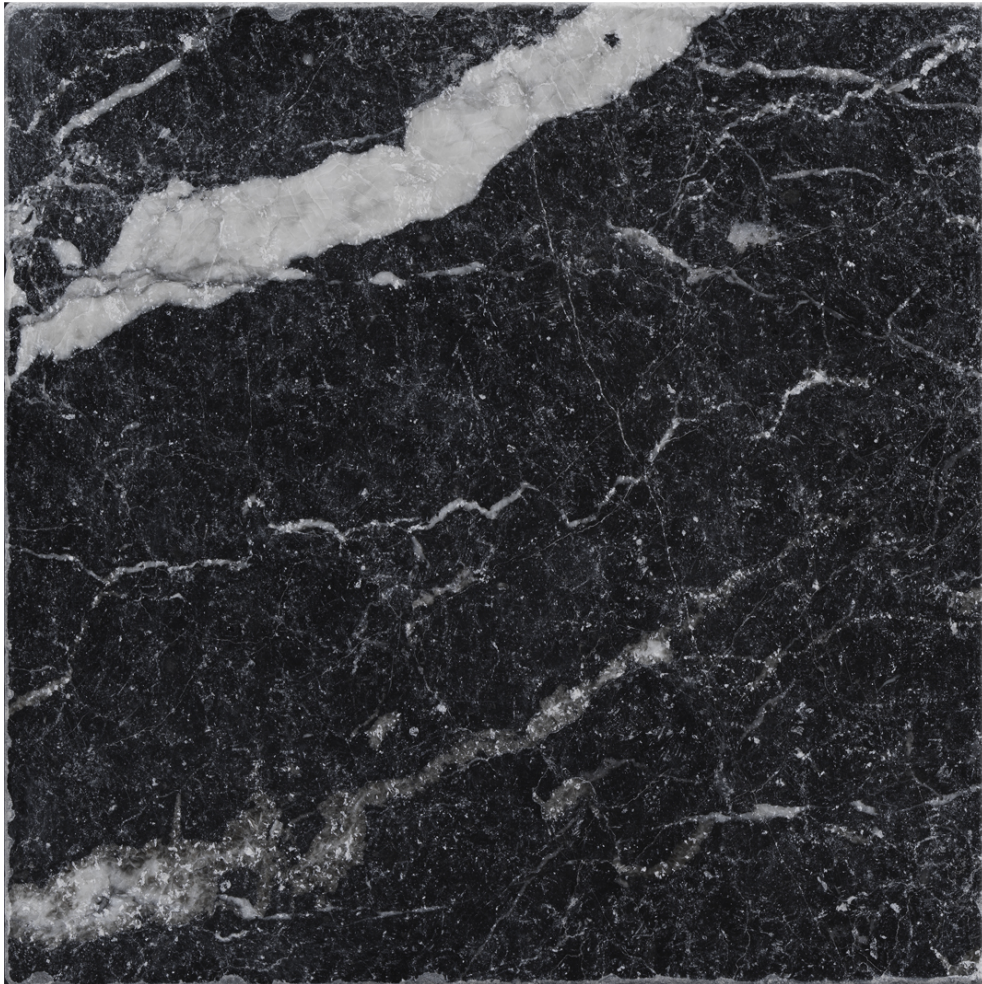

REVERE TILE

COMPANY

PRODUCT

OBSESSION 10X10 NERO

10"x10" | Glazed Porcelain | Tile

ROOM SCENES

TECHNICAL DATA

CODE: QUOB-NE-3
NAME: Obsession 10x10 Nero
SIZE: 10"x10"
SERIES: Obsession
FINISH: Matt
LOOK: Marble Look
BREAKING STRENGTH: ≥ 1300 N
CHEMICAL RESISTANCE: GA GLA GHA
DCOF: > 0.42
FAMILY: Tile
FROST RESISTANCE: Yes
MOHS: 6
PEI: 3
R VALUE: R9
SHADE VARIATION: V1
STAIN RESISTANCE: 5
SUITABLE FOR: Backsplash|Indoor|Shower
TYPOLOGY: Glazed Porcelain
THICKNESS: 9 mm
TYPE OF PIECE: Field Tile
USE: Floor and Wall
NOTES: 22 graphic variations