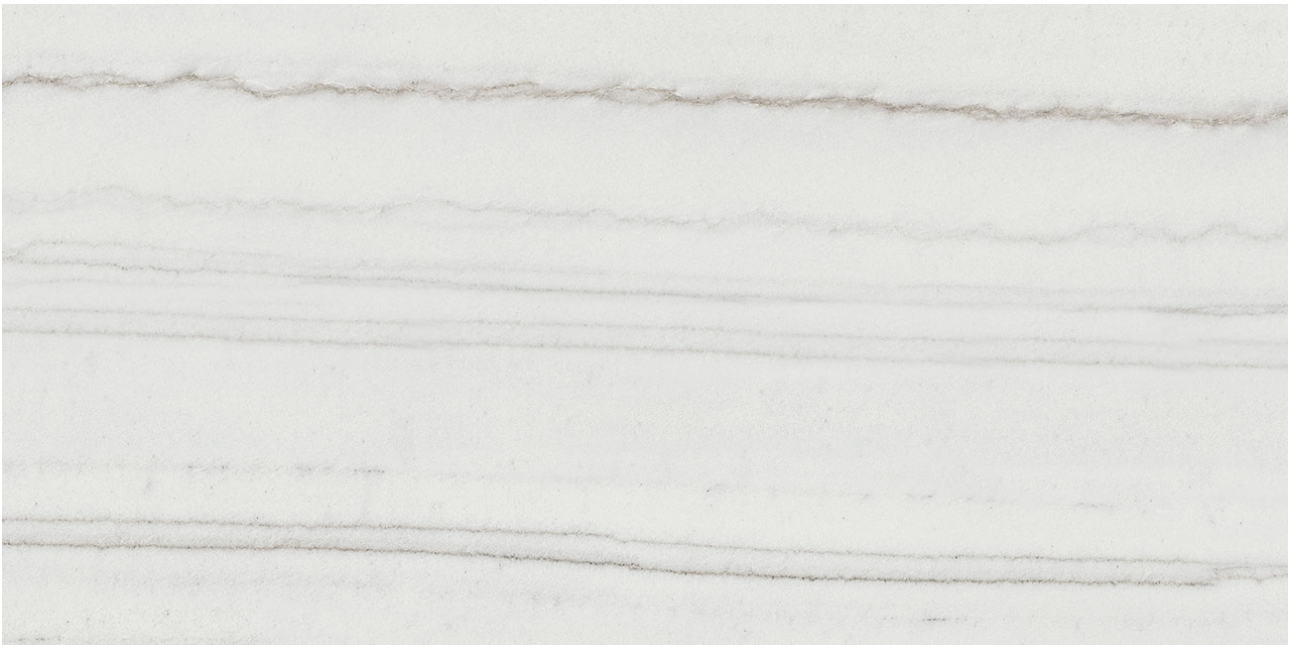

REVERE TILE

COMPANY

PRODUCT

ROYAL STONWORKS 12X24 TUSCAN WHITE VEIN HONED

12"x24" | Porcelain | Tile

TECHNICAL DATA

CODE: QUSW-TW-5H
NAME: Royal Stoneworks 12X24 Tuscan White Vein Honed
SIZE: 12"x24"
SERIES: Royal Stoneworks
FINISH: Honed
LOOK: Stone Look
EDGE: Rectified
FAMILY: Tile
FROST RESISTANCE: Yes
SUITABLE FOR: Indoor|Shower
TYPOLOGY: Porcelain
TYPE OF PIECE: Field Tile
USE: Floor and Wall