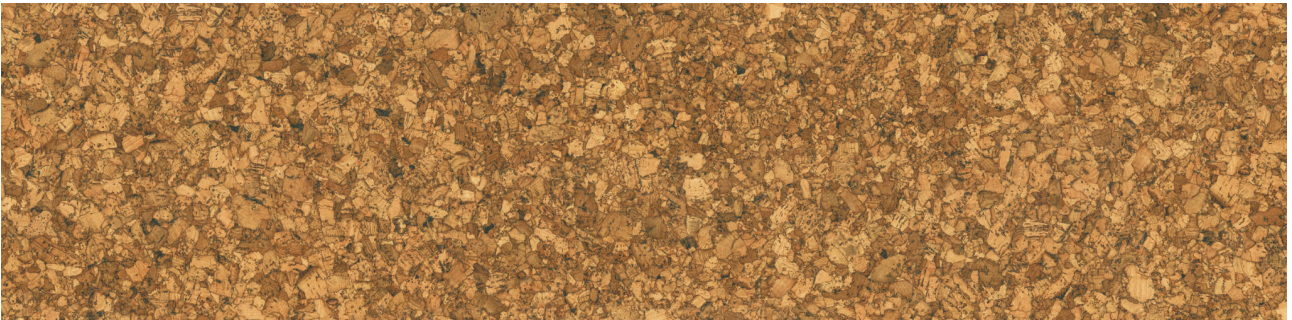

REVERE TILE

COMPANY

PRODUCT

CORK CLICK PICO

12"x48,6" | HDF | Waterproof Flooring

ROOM SCENES

TECHNICAL DATA

CODE: LCCORK202010

NAME: Cork Click Pico

SIZE: 12"x48,6"

SERIES: True Earth Cork Click

FINISH: Matt

LOOK: Wood Look

CLICK SYSTEM: UNICLIC system

COMMERCIAL WARRANTY: Class 33

CORE BOARD THICKNESS: 7 mm

FAMILY: Waterproof Flooring

PAD THICKNESS: 1 mm

PAD TYPE: Cork Underlayment

RESIDENTIAL WARRANTY: Class 23

SUITABLE FOR: Indoor

SURFACE TEXTURE: Cork

TYPOLOGY: HDF

TYPE OF PIECE: Field Tile