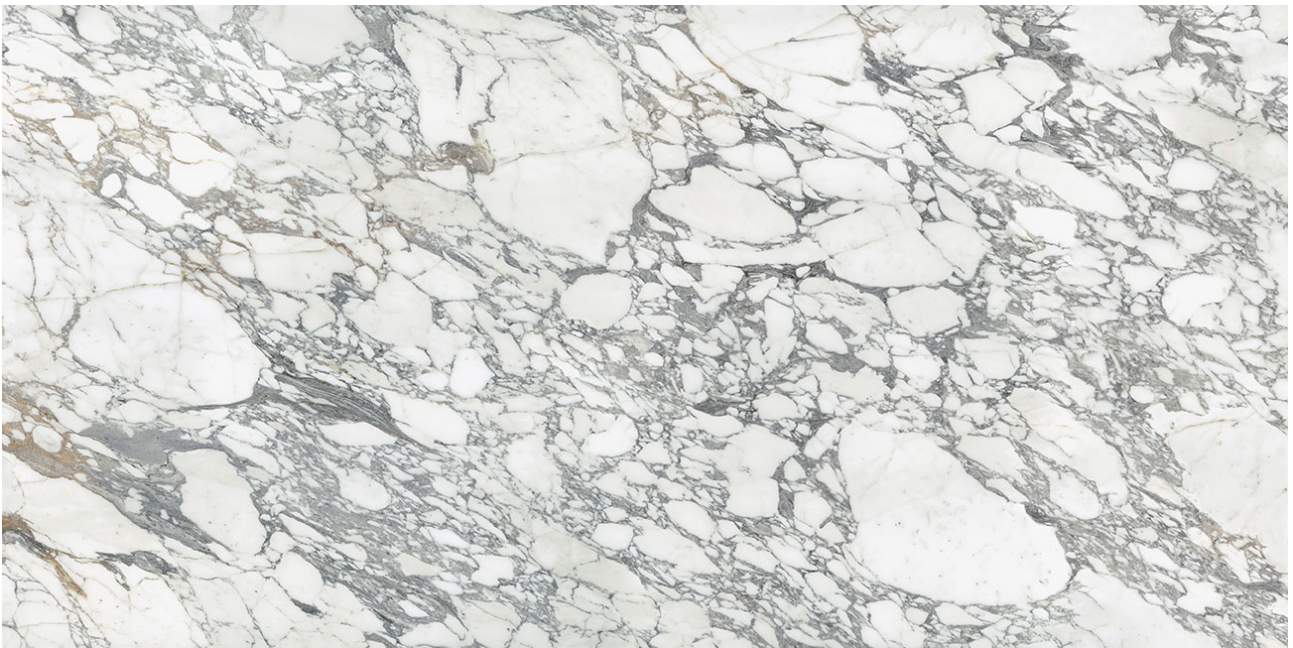

### POLISHED

---

63"x126" | Sintered Slab | Tile

**TECHNICAL DATA**

CODE: QUSW-IA-1P  
NAME: Royal Stoneworks 63X126 Italian Arabescato Polished  
SIZE: 63"x126"  
SERIES: Royal Stoneworks  
FINISH: Polished  
LOOK: Stone Look  
EDGE: Rectified  
FAMILY: Tile  
FROST RESISTANCE: Yes  
SHADE VARIATION: V3  
SUITABLE FOR: Indoor|Shower  
TYPOLOGY: Sintered Slab  
TYPE OF PIECE: Field Tile  
USE: Floor and Wall