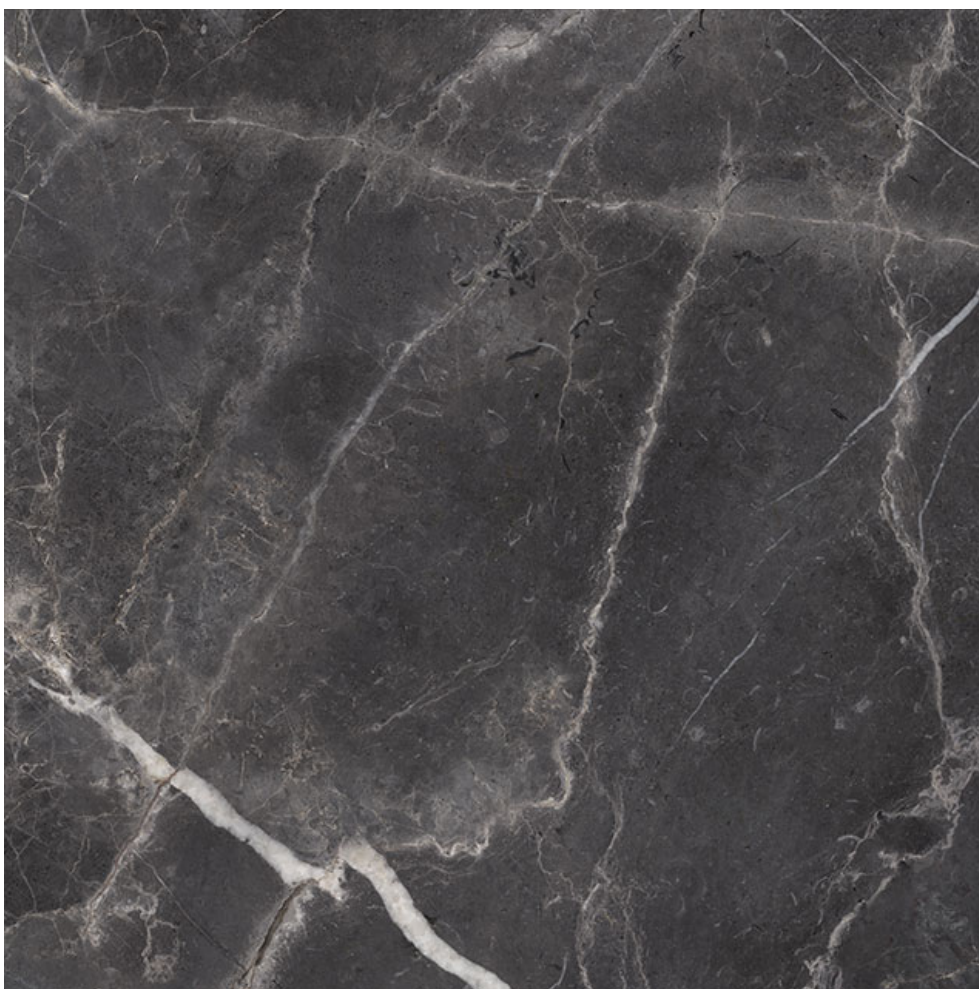

REVERE TILE

COMPANY

PRODUCT

ROYAL STONEWORKS 36X36 TUSCAN FORGE VEIN HONED

36"x36" | Porcelain | Tile

TECHNICAL DATA

CODE: QUSW-TF-7H
NAME: Royal Stoneworks 36X36 Tuscan Forge Vein Honed
SIZE: 36"x36"
SERIES: Royal Stoneworks
FINISH: Honed
LOOK: Stone Look
EDGE: Rectified
FAMILY: Tile
FROST RESISTANCE: Yes
SHADE VARIATION: V3
SUITABLE FOR: Indoor|Shower
TYPOLOGY: Porcelain
TYPE OF PIECE: Field Tile
USE: Floor and Wall