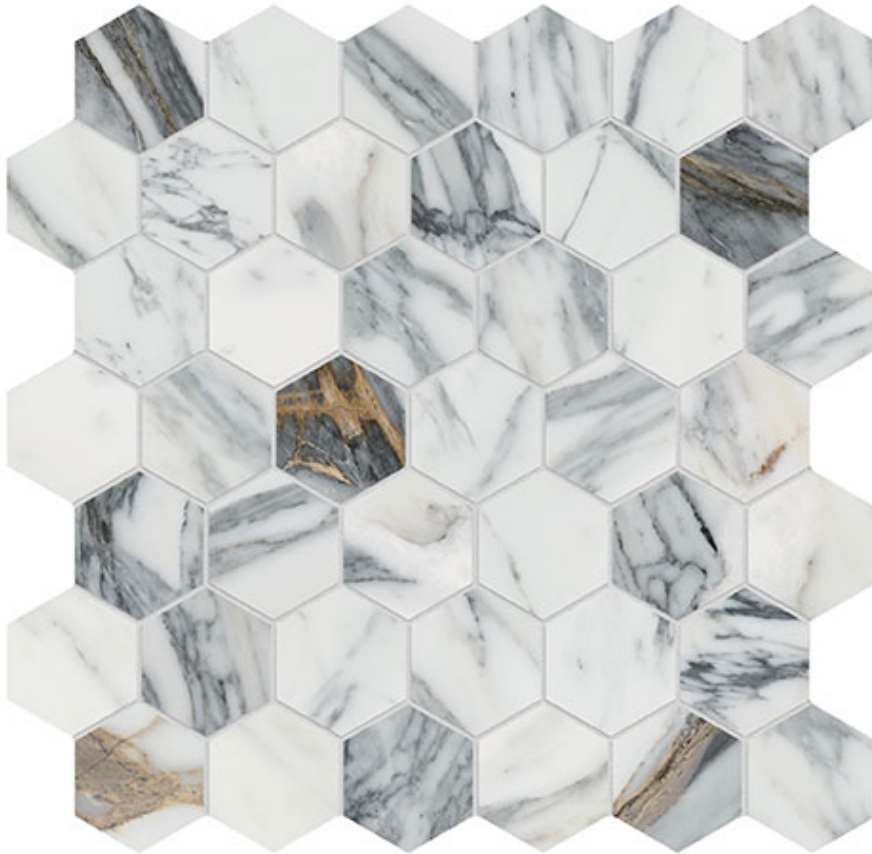

REVERE TILE

COMPANY

PRODUCT

ROYAL STONEWORKS 2\ " REGAL WHITE VEIN HEX

12"x12" | Porcelain | Tile

TECHNICAL DATA

CODE: QUSW-RW-HX
NAME: Royal Stoneworks 2" Regal White Vein Hex
SIZE: 12"x12"
SERIES: Royal Stoneworks
FINISH: Honed
LOOK: Stone Look
FAMILY: Tile
MOSAIC TYPE: 2"x2"
SHADE VARIATION: V3
SUITABLE FOR: Indoor|Shower
TYPOLOGY: Porcelain
TYPE OF PIECE: Mosaic
USE: Floor and Wall