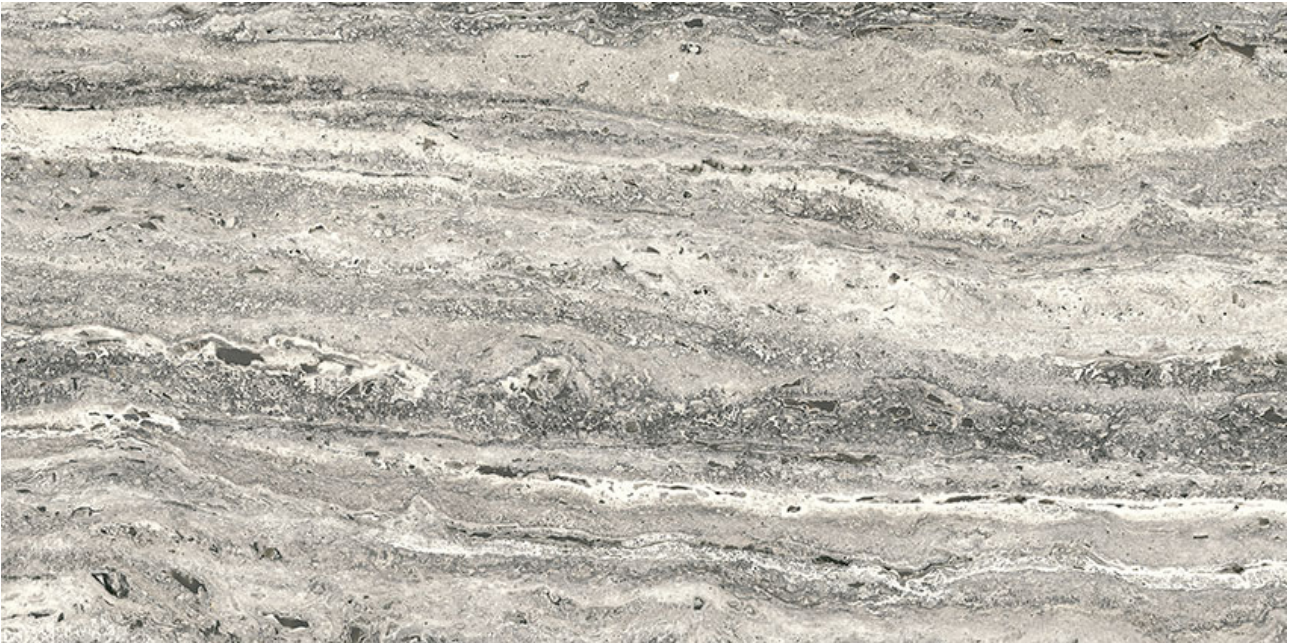

REVERE TILE

COMPANY

PRODUCT

ROYAL STONWORKS 12X24 REGAL GREY VEIN ORG

12"x24" | Porcelain | Tile

TECHNICAL DATA

CODE: QUSW-RG-50
NAME: Royal Stoneworks 12X24 Regal Grey Vein Org
SIZE: 12"x24"
SERIES: Royal Stoneworks
FINISH: Matt
LOOK: Stone Look
EDGE: Rectified
FAMILY: Tile
FROST RESISTANCE: Yes
SUITABLE FOR: Indoor|Shower
TYPOLOGY: Porcelain
TYPE OF PIECE: Field Tile
USE: Floor and Wall