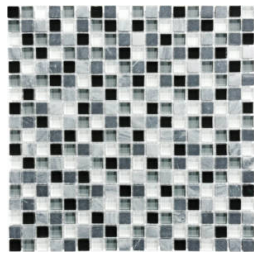

Linear Cappuccino Mosaic
12"x14" | Mixed Materials

Linear Creme Brulee Mosaic
12"x14" | Mixed Materials

Linear Iceland Mosaic
12"x14" | Mixed Materials

Linear Midnight Mosaic
12"x14" | Mixed Materials

Linear Spa Mosaic
12"x14" | Mixed Materials

Linear Waterfall Mosaic
12"x14" | Mixed Materials

5/8X5/8 Bamboo Mosaic
12"x12" | Mixed Materials

5/8X5/8 Cabernet Mosaic
12"x12" | Mixed Materials

5/8X5/8 Cappuccino Mosaic
12"x12" | Mixed Materials

5/8X5/8 Creme Brulee Mosaic
12"x12" | Mixed Materials

5/8X5/8 Iceland Mosaic
12"x12" | Mixed Materials

5/8X5/8 Midnight Mosaic
12"x12" | Mixed Materials

5/8X5/8 Spa Mosaic
12"x12" | Mixed Materials

5/8X5/8 Waterfall Mosaic
12"x12" | Mixed Materials

ROOM SCENES