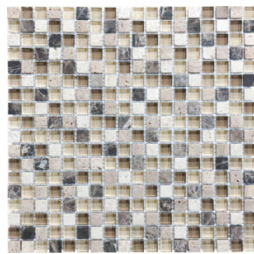

REVERE TILE

COMPANY

SERIES

GLASS STONE

Multi-Look Mosaics | | Mixed Materials

PRODUCTS

Linear Bamboo Mosaic
12"x14" | Mixed Materials

Linear Cabernet Mosaic
12"x14" | Mixed Materials

Linear Cappuccino Mosaic
12"x14" | Mixed Materials

Linear Creme Brulee Mosaic
12"x14" | Mixed Materials

Linear Iceland Mosaic
12"x14" | Mixed Materials

Linear Midnight Mosaic
12"x14" | Mixed Materials

Linear Spa Mosaic
12"x14" | Mixed Materials

Linear Waterfall Mosaic
12"x14" | Mixed Materials

5/8X5/8 Bamboo Mosaic
12"x12" | Mixed Materials

5/8X5/8 Cabernet Mosaic
12"x12" | Mixed Materials

5/8X5/8 Cappuccino Mosaic
12"x12" | Mixed Materials

5/8X5/8 Creme Brulee Mosaic
12"x12" | Mixed Materials