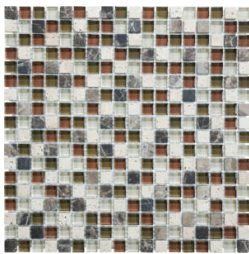

REVERE TILE

COMPANY

SERIES

GLASS STONE

Multi-Look Mosaics | | Mixed Materials

PRODUCTS

Linear Bamboo Mosaic
12"x14" | Mixed Materials

Linear Cabernet Mosaic
12"x14" | Mixed Materials

Linear Cappuccino Mosaic
12"x14" | Mixed Materials

Linear Creme Brulee Mosaic
12"x14" | Mixed Materials

Linear Iceland Mosaic
12"x14" | Mixed Materials

Linear Midnight Mosaic
12"x14" | Mixed Materials

Linear Spa Mosaic
12"x14" | Mixed Materials

Linear Waterfall Mosaic
12"x14" | Mixed Materials

5/8X5/8 Bamboo Mosaic
12"x12" | Mixed Materials

5/8X5/8 Cabernet Mosaic
12"x12" | Mixed Materials

5/8X5/8 Cappuccino Mosaic
12"x12" | Mixed Materials

5/8X5/8 Creme Brulee Mosaic
12"x12" | Mixed Materials