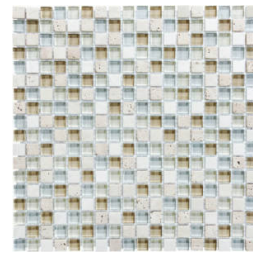

REVERE TILE

COMPANY

SERIES

GLASS STONE

Multi-Look Mosaics | | Mixed Materials

PRODUCTS

Linear Bamboo Mosaic
12"x14" | Mixed Materials

Linear Cabernet Mosaic
12"x14" | Mixed Materials

Linear Cappuccino Mosaic
12"x14" | Mixed Materials

Linear Creme Brulee Mosaic
12"x14" | Mixed Materials

Linear Iceland Mosaic
12"x14" | Mixed Materials

Linear Midnight Mosaic
12"x14" | Mixed Materials

Linear Spa Mosaic
12"x14" | Mixed Materials

Linear Waterfall Mosaic
12"x14" | Mixed Materials

5/8X5/8 Bamboo Mosaic
12"x12" | Mixed Materials

5/8X5/8 Cabernet Mosaic
12"x12" | Mixed Materials

5/8X5/8 Cappuccino Mosaic
12"x12" | Mixed Materials

5/8X5/8 Creme Brulee Mosaic
12"x12" | Mixed Materials

5/8X5/8 Iceland Mosaic
12"x12" | Mixed Materials

5/8X5/8 Midnight Mosaic
12"x12" | Mixed Materials

5/8X5/8 Spa Mosaic
12"x12" | Mixed Materials

5/8X5/8 Waterfall Mosaic
12"x12" | Mixed Materials

ROOM SCENES