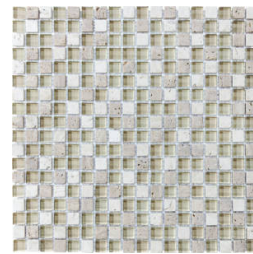

REVERE TILE

COMPANY

SERIES

GLASS STONE

Multi-Look Mosaics | | Mixed Materials

PRODUCTS

Linear Bamboo Mosaic
12"x14" | Mixed Materials

Linear Cabernet Mosaic
12"x14" | Mixed Materials

Linear Cappuccino Mosaic
12"x14" | Mixed Materials

Linear Creme Brulee Mosaic
12"x14" | Mixed Materials

Linear Iceland Mosaic
12"x14" | Mixed Materials

Linear Midnight Mosaic
12"x14" | Mixed Materials

Linear Spa Mosaic
12"x14" | Mixed Materials

Linear Waterfall Mosaic
12"x14" | Mixed Materials

5/8X5/8 Bamboo Mosaic
12"x12" | Mixed Materials

5/8X5/8 Cabernet Mosaic
12"x12" | Mixed Materials

5/8X5/8 Cappuccino Mosaic
12"x12" | Mixed Materials

5/8X5/8 Creme Brulee Mosaic
12"x12" | Mixed Materials

5/8X5/8 Iceland Mosaic
12"x12" | Mixed Materials

5/8X5/8 Midnight Mosaic
12"x12" | Mixed Materials

5/8X5/8 Spa Mosaic
12"x12" | Mixed Materials

5/8X5/8 Waterfall Mosaic
12"x12" | Mixed Materials

ROOM SCENES