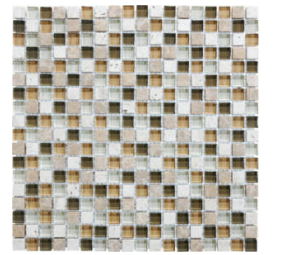

REVERE TILE

COMPANY

SERIES

GLASS STONE

Multi-Look Mosaics | | Mixed Materials

PRODUCTS

Linear Bamboo Mosaic
12"x14" | Mixed Materials

Linear Cabernet Mosaic
12"x14" | Mixed Materials

Linear Cappuccino Mosaic
12"x14" | Mixed Materials

Linear Creme Brulee Mosaic
12"x14" | Mixed Materials

Linear Iceland Mosaic
12"x14" | Mixed Materials

Linear Midnight Mosaic
12"x14" | Mixed Materials

Linear Spa Mosaic
12"x14" | Mixed Materials

Linear Waterfall Mosaic
12"x14" | Mixed Materials

5/8X5/8 Bamboo Mosaic
12"x12" | Mixed Materials

5/8X5/8 Cabernet Mosaic
12"x12" | Mixed Materials

5/8X5/8 Cappuccino Mosaic
12"x12" | Mixed Materials

5/8X5/8 Creme Brulee Mosaic
12"x12" | Mixed Materials