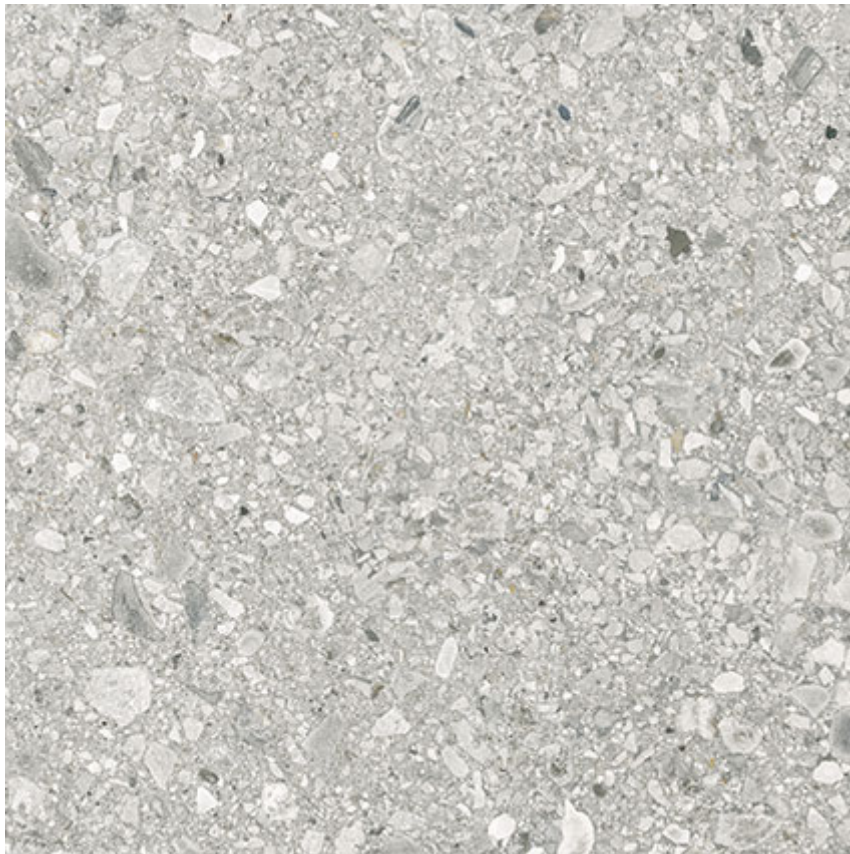

### ROYAL STONWORKS 24X24 REGAL FOSSIL VEIN ORG

---

24"x24" | Porcelain | Tile

**TECHNICAL DATA**

CODE: QUSW-RF-40  
NAME: Royal Stoneworks 24X24 Regal Fossil Vein Org  
SIZE: 24"x24"  
SERIES: Royal Stoneworks  
FINISH: Matt  
LOOK: Stone Look  
EDGE: Rectified  
FAMILY: Tile  
FROST RESISTANCE: Yes  
SHADE VARIATION: V3  
SUITABLE FOR: Indoor|Shower  
TYPOLOGY: Porcelain  
TYPE OF PIECE: Field Tile  
USE: Floor and Wall