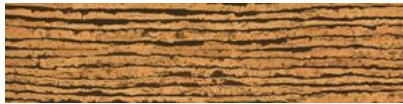

REVERE TILE

COMPANY

SERIES

TRUE EARTH CORK CLICK

Wood Look | | HDF

PRODUCTS

Cork Click Capri
12"x48,6" | HDF

Cork Click Comino
12"x48,6" | HDF

Cork Click Corvo
12"x48,6" | HDF

Cork Click Lanzarote
12"x48,6" | HDF

Cork Click Linosa
12"x48,6" | HDF

Cork Click Pianosa
12"x48,6" | HDF

Cork Click Pico
12"x48,6" | HDF

Cork Click Santorino
12"x48,6" | HDF