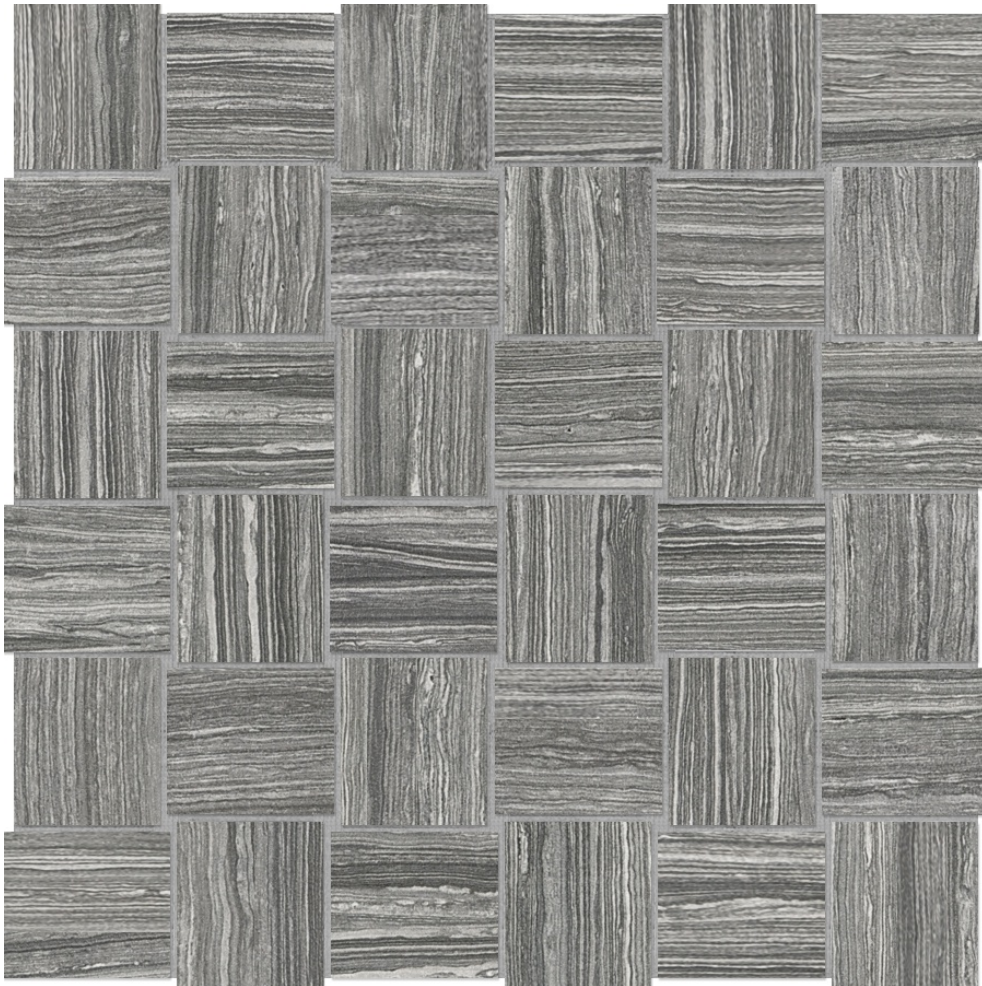

REVERE TILE

COMPANY

PRODUCT

2X2 CARBON BASKETWEAVE

12"x12" | Glazed Porcelain | Tile

TECHNICAL DATA

CODE: AC4501-00820

NAME: 2x2 Carbon Basketweave

SIZE: 12"x12"

SERIES: Eramosa

FINISH: Matt

LOOK: Marble Look

FAMILY: Tile

FROST RESISTANCE: Yes

MOSAIC TYPE: Mesh-Mounted

PEI: 4