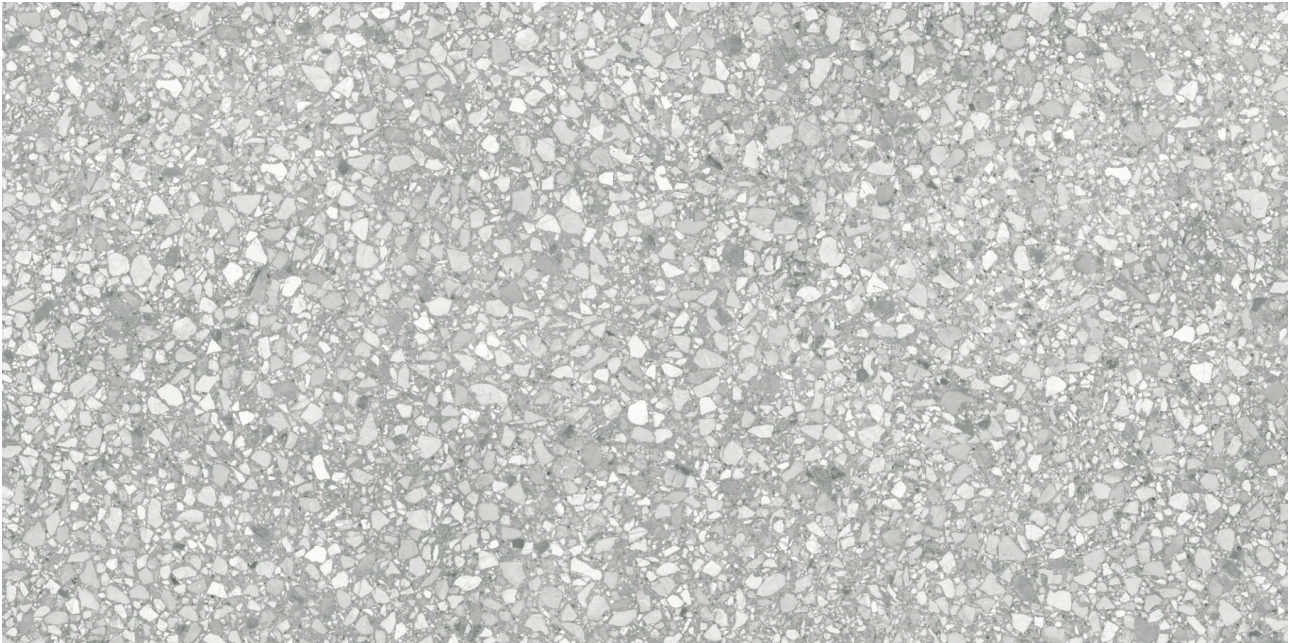

REVERE TILE

COMPANY

PRODUCT

STATION 12X24 ASH

12"x24" | Color Body Porcelain | Tile

TECHNICAL DATA

CODE: AC4500-07950

NAME: Station 12x24 Ash

SIZE: 12"x24"

SERIES: Station

FINISH: Matte

LOOK: Terrazo

BREAKING STRENGTH: $\geq 360 \geq 1600$

CHEMICAL RESISTANCE: CLASS A

DCOF: ≥ 0.50

EDGE: Rectified

FAMILY: Tile

FROST RESISTANCE: Yes

PEI: 4

SHADE VARIATION: V3

SUITABLE FOR: Indoor| Outdoor

TYPOLOGY: Color Body Porcelain

THICKNESS: 8.4mm

TYPE OF PIECE: Field Tile