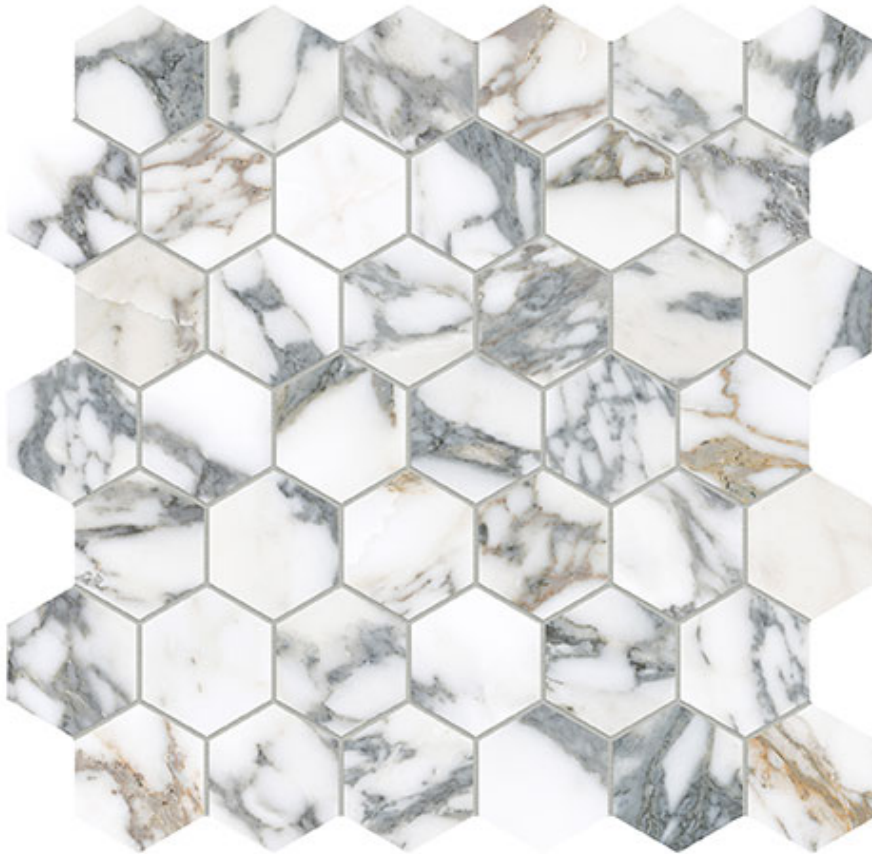

### ROYAL STONWORKS 2\" data-bbox="128 265 873 288">ITALIAN ARABESCATO HEX

---

12"x12" | Porcelain | Tile

**ROOM SCENES**

**TECHNICAL DATA**

CODE: QUSW-IA-HX  
NAME: Royal Stoneworks 2" Italian Arabescato Hex  
SIZE: 12"x12"  
SERIES: Royal Stoneworks  
FINISH: Honed  
LOOK: Stone Look  
FAMILY: Tile  
MOSAIC TYPE: 2"x2"  
SHADE VARIATION: V3  
SUITABLE FOR: Indoor|Shower  
TYPOLOGY: Porcelain  
TYPE OF PIECE: Mosaic  
USE: Floor and Wall