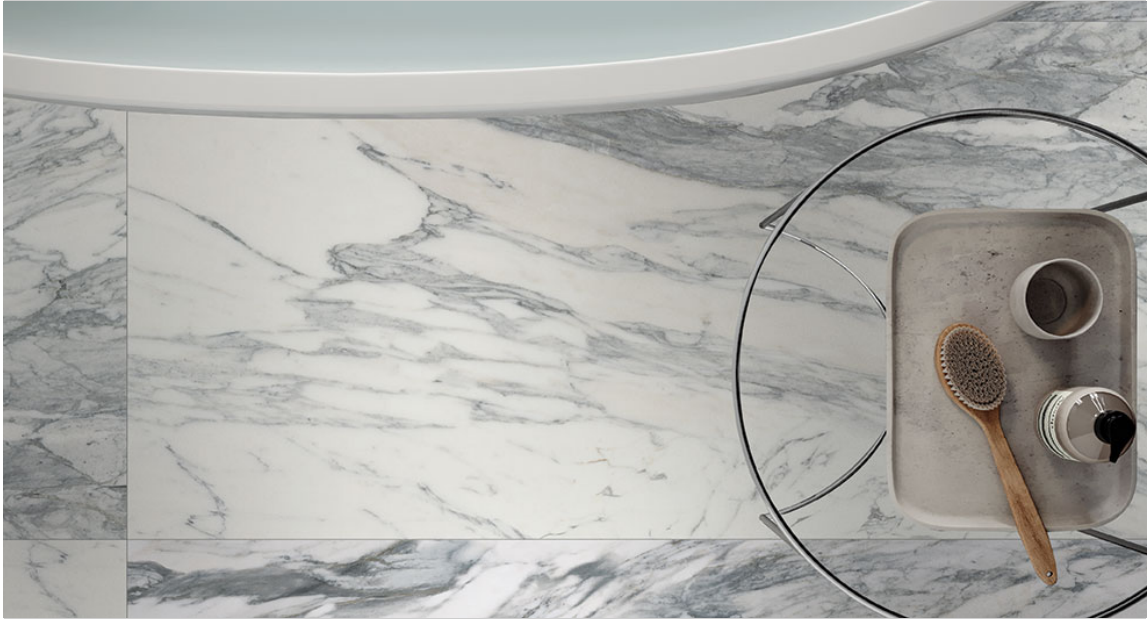

Royal Stoneworks 2" Cloudstone White Hex
12"x12" | Porcelain

Royal Stoneworks 2" Calacatta Royale Hex
12"x12" | Porcelain

Royal Stoneworks 2" Tuscan Forge Vein Hex
12"x12" | Porcelain

ROOM SCENES

PACKING

Size	Product type	BOX			PALLET		
		pcs	sqft	lb	boxes	sqft	lb
24"x24"	Field Tile	3	11.52		42		
12"x24"	Field Tile	6	11.52		48		
12"x12"	Mosaic	10	9.69		45		