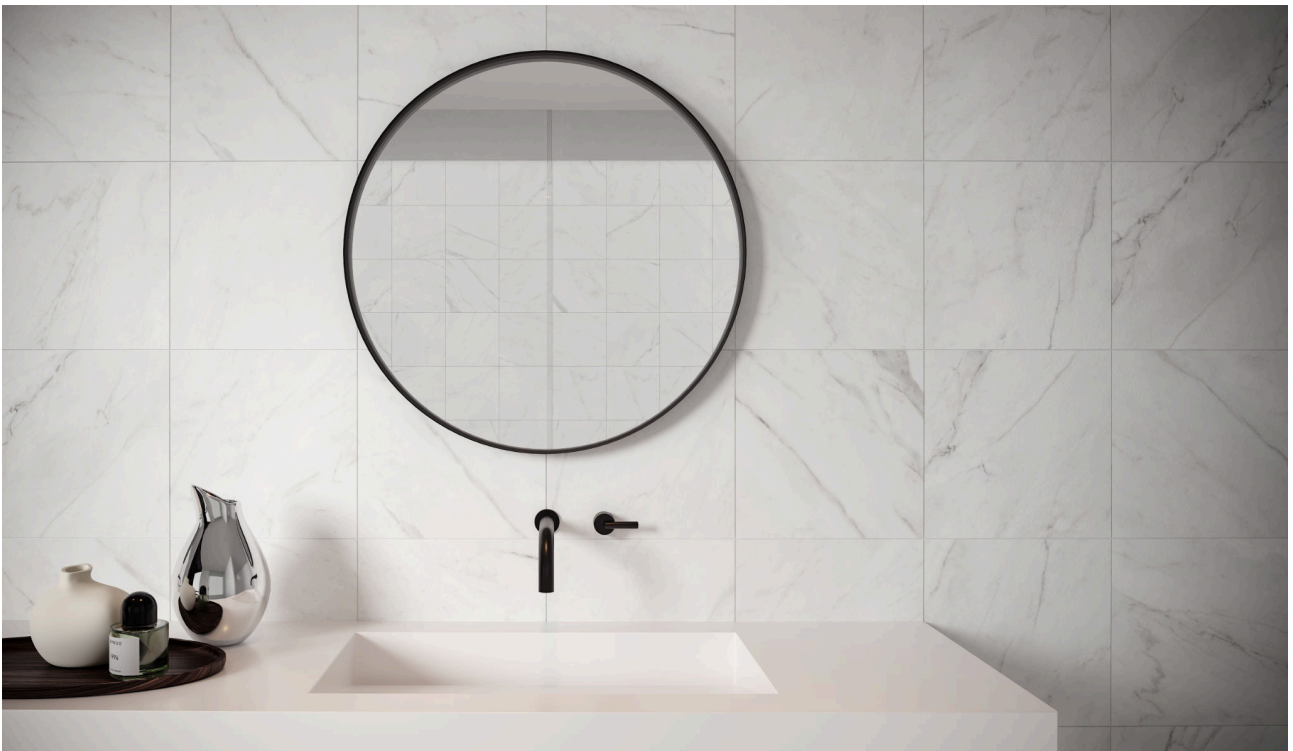

REVERE TILE

COMPANY

SERIES

ALTEZZA

Marble Look | | Glazed Porcelain | Pressed Glazed Porcelain

The enduring appeal of classic surfaces.

PRODUCTS

Altezza 12x24 Carrara
12"x24" | Pressed Glazed Porcelain