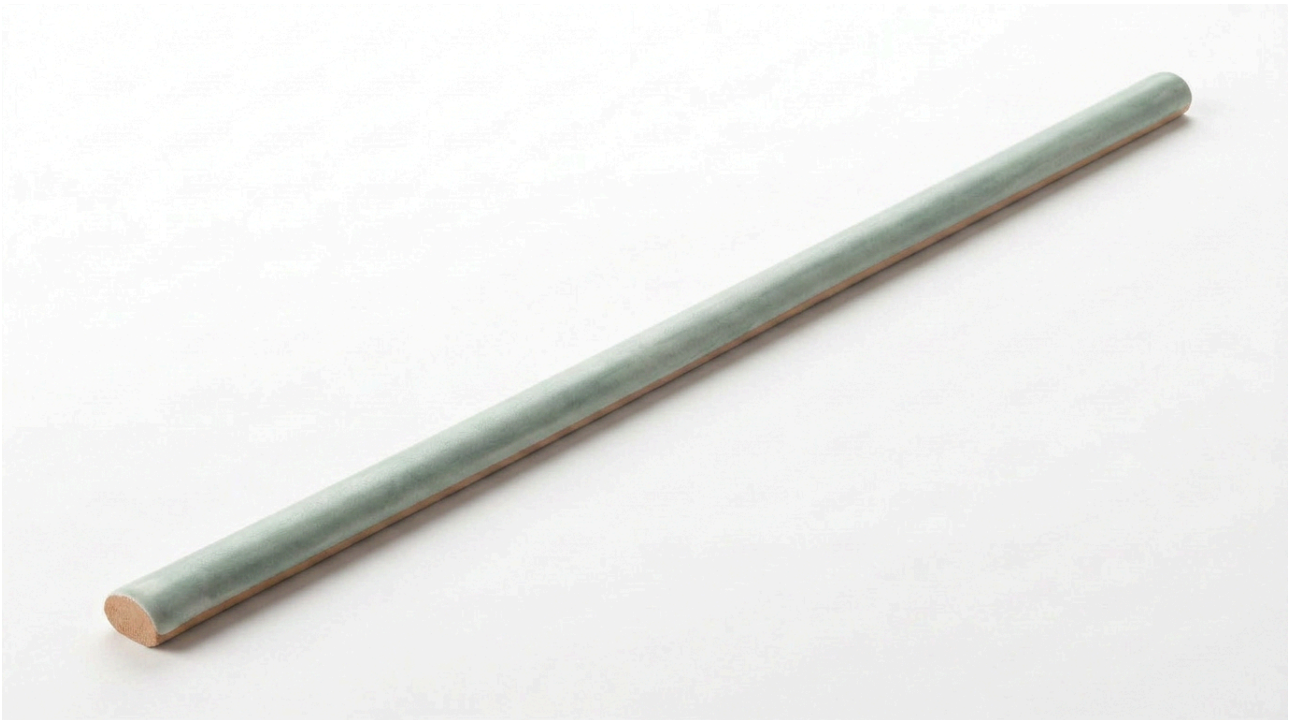

#### ARUBA MOSS MATT .39X9 TRIM

---

.39"x9" | Porcelain | Tile

**TECHNICAL DATA**

CODE: QUAU-MO-SBM  
NAME: Aruba Moss Matt .39x9 Trim  
SIZE: .39"x9"  
SERIES: Aruba  
FINISH: Matt  
LOOK: Subway Tile  
FAMILY: Tile  
FROST RESISTANCE: Yes  
PEI: 4  
SUITABLE FOR: Indoor| Outdoor| Pool| Backsplash| Shower  
TYPOLOGY: Porcelain  
TYPE OF PIECE: Trim  
USE: Floor and Wall