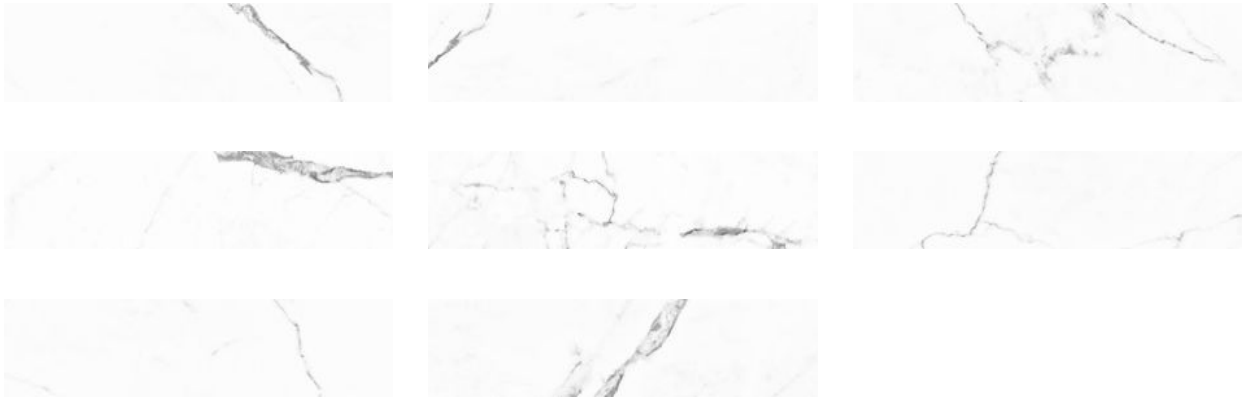

REVERE TILE

COMPANY

PRODUCT

OBSESSION 2.5X10 STATUARIO

2.5"x10" | Glazed Porcelain | Tile

GRAPHIC VARIETY

ROOM SCENES

TECHNICAL DATA

CODE: QUOB-ST-1
NAME: Obsession 2.5x10 Statuario
SIZE: 2.5"x10"
SERIES: Obsession
FINISH: Matt
LOOK: Marble Look
BREAKING STRENGTH: ≥ 1300 N
CHEMICAL RESISTANCE: GA GLA GHA
DCOF: > 0.42
FAMILY: Tile
FROST RESISTANCE: Yes
MOHS: 6
PEI: 4
R VALUE: R9
SHADE VARIATION: V1
STAIN RESISTANCE: 5
SUITABLE FOR: Backsplash|Indoor|Shower
TYPOLOGY: Glazed Porcelain
THICKNESS: 9 mm
TYPE OF PIECE: Field Tile
USE: Floor and Wall
NOTES: 1 square metre of graphic variations