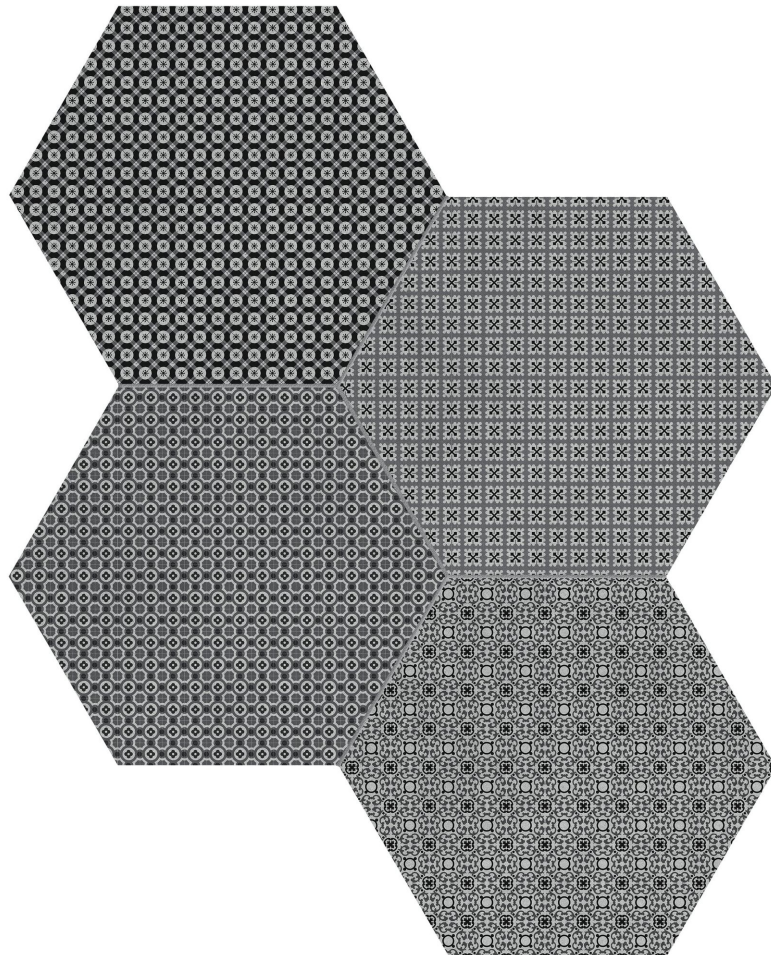

# REVERE TILE

### TAPESTRI 8.5 SILK BLEND HEXAGON

8.5"x10" | Pressed Glazed Porcelain | Tile

**GRAPHIC VARIETY**

**TECHNICAL DATA**

CODE: AC4500-09870

NAME: Tapestri 8.5 Silk Blend Hexagon

SIZE: 8.5"x10"

SERIES: Tapestri

SHADE VARIATION: V2-V4

SUITABLE FOR: Indoor| Outdoor

TPOLOGY: Pressed Glazed Porcelain

THICKNESS: 9mm

TYPE OF PIECE: Field Tile

USE: Floor and Wall

NOTES: This product is special order and cannot be cancelled, returned, or refunded.