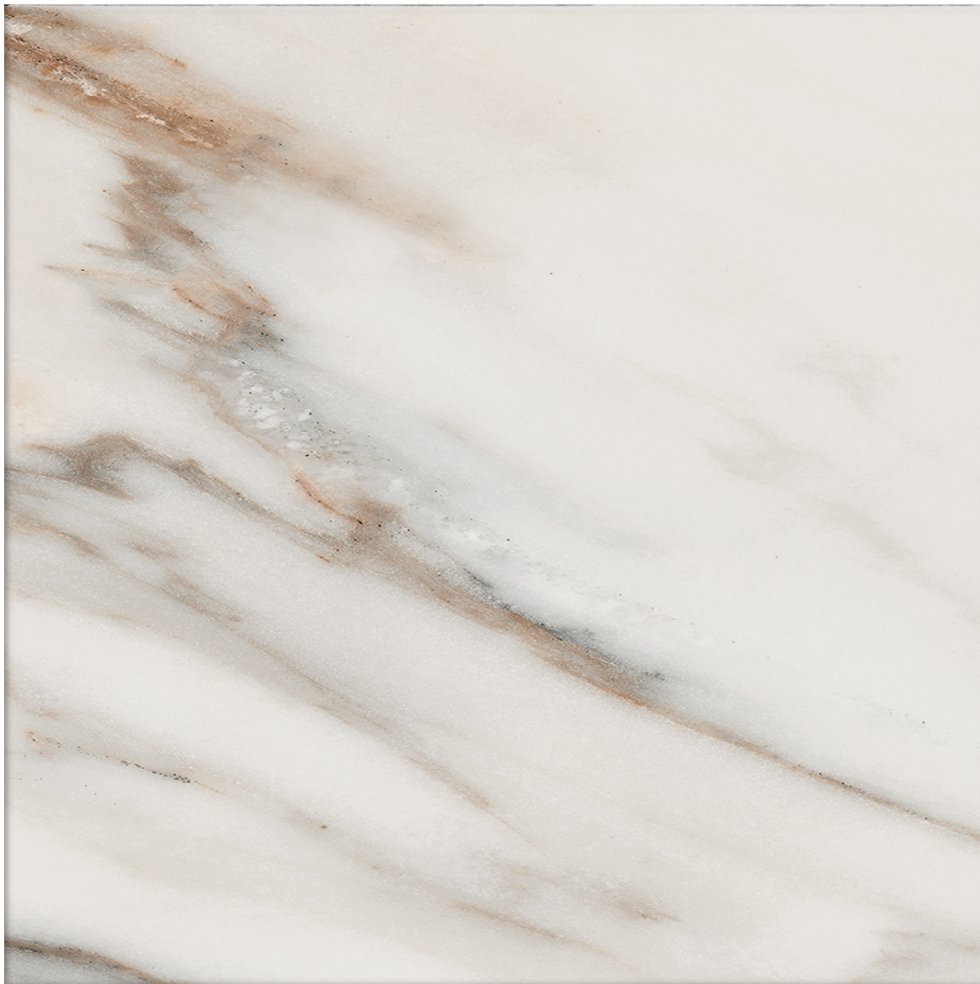

REVERE TILE

COMPANY

PRODUCT

OBSESSION 10X10 CALACATTA

10"x10" | Glazed Porcelain | Tile

ROOM SCENES

TECHNICAL DATA

CODE: QUOB-CA-3
NAME: Obsession 10x10 Calacatta
SIZE: 10"x10"
SERIES: Obsession
FINISH: Matt
LOOK: Marble Look
BREAKING STRENGTH: ≥ 1300 N
CHEMICAL RESISTANCE: GA GLA GHA
DCOF: > 0.42
FAMILY: Tile
FROST RESISTANCE: Yes
MOHS: 6
PEI: 4
R VALUE: R9
SHADE VARIATION: V1
STAIN RESISTANCE: 5
SUITABLE FOR: Backsplash|Indoor|Shower
TYPOLOGY: Glazed Porcelain
THICKNESS: 9 mm
TYPE OF PIECE: Field Tile
USE: Floor and Wall
NOTES: 22 graphic variations