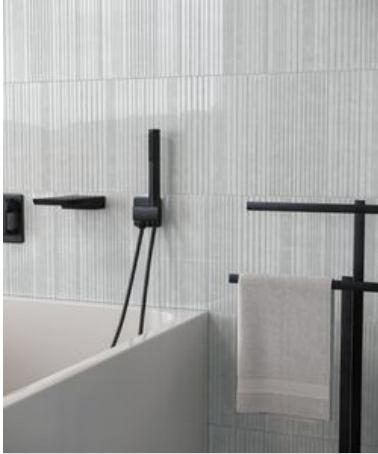

ROOM SCENES