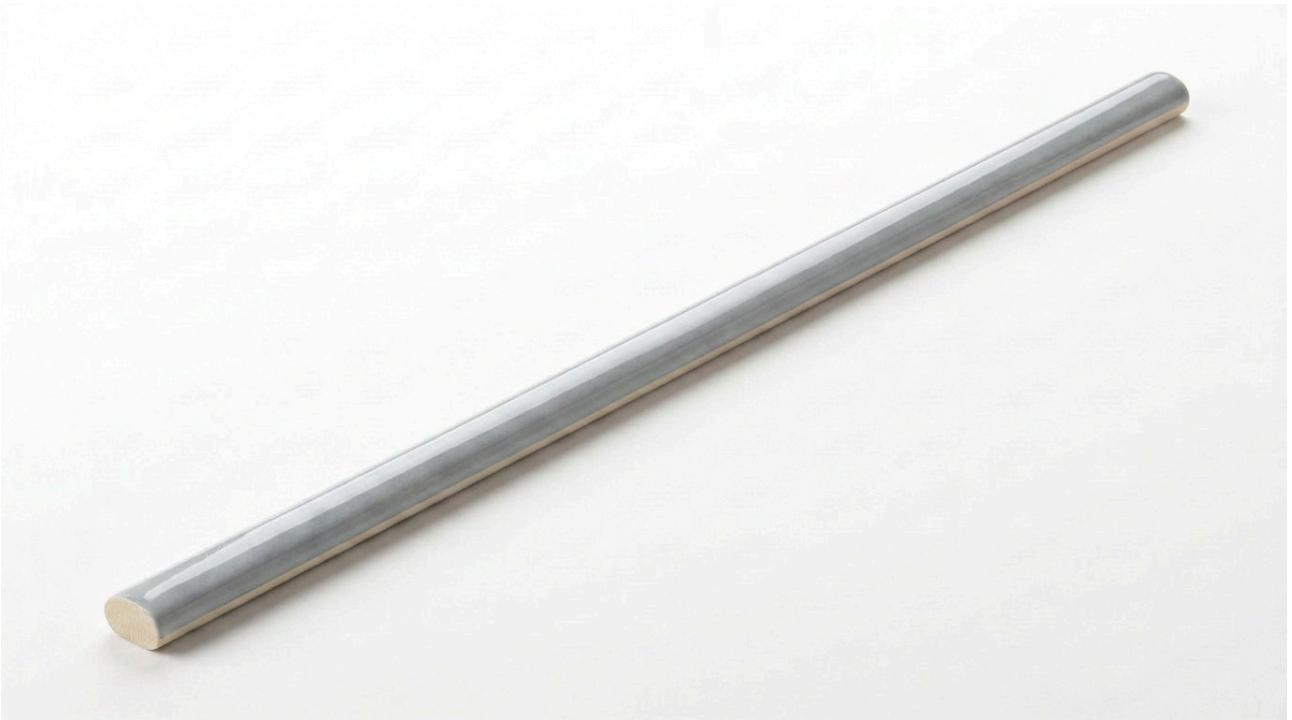

REVERE TILE

COMPANY

PRODUCT

ARUBA STEEL GLOSS .39X9 TRIM

.39"x9" | Porcelain | Tile

TECHNICAL DATA

CODE: QUAU-ST-SBG
NAME: Aruba Steel Gloss .39x9 Trim
SIZE: .39"x9"
SERIES: Aruba
FINISH: Gloss
LOOK: Subway Tile
FAMILY: Tile
FROST RESISTANCE: Yes
PEI: 4
SUITABLE FOR: Indoor| Outdoor| Pool| Backsplash| Shower
TYPOLOGY: Porcelain
TYPE OF PIECE: Trim
USE: Floor and Wall