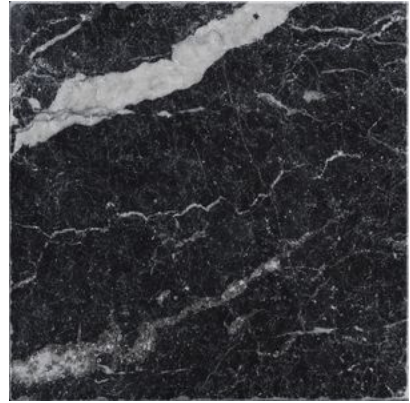

Obsession 10x10 Nero
10"x10" | Glazed Porcelain