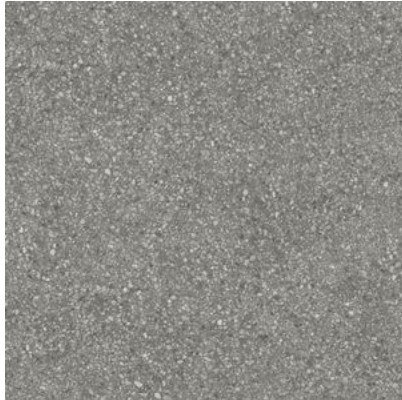

Station 32x32 Shadow
32"x32" | Color Body Porcelain