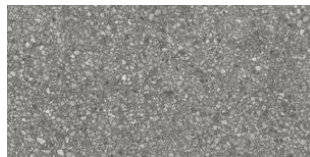

**Station 32x32 Ivory**  
32"x32" | Color Body Porcelain

**Station 32x32 Pearl**  
32"x32" | Color Body Porcelain

**Station 12x24 Ash**  
12"x24" | Color Body Porcelain

**Station 12x24 Ivory**  
12"x24" | Color Body Porcelain

**Station 12x24 Pearl**  
12"x24" | Color Body Porcelain

**Station 12x24 Shadow**  
12"x24" | Color Body Porcelain

**Station 10x24 Ash Half Hexagon**  
10"x24" | Color Body Porcelain

**Station 10x24 Pearl Half Hexagon**  
10"x24" | Color Body Porcelain