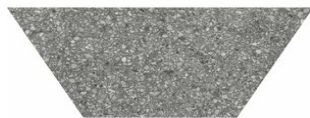

**Station 32x32 Ivory**  
32"x32" | Color Body Porcelain

**Station 32x32 Pearl**  
32"x32" | Color Body Porcelain

**Station 12x24 Ash**  
12"x24" | Color Body Porcelain

**Station 12x24 Ivory**  
12"x24" | Color Body Porcelain

**Station 12x24 Pearl**  
12"x24" | Color Body Porcelain

**Station 12x24 Shadow**  
12"x24" | Color Body Porcelain

**Station 10x24 Ash Half Hexagon**  
10"x24" | Color Body Porcelain

**Station 10x24 Pearl Half Hexagon**  
10"x24" | Color Body Porcelain

**Station 10x24 Shadow Half Hexagon**  
10"x24" | Color Body Porcelain

**Station 10x24 Ivory Half Hexagon**  
10"x24" | Color Body Porcelain

**Station 3x24 Pearl Bullnose**  
3"x24" | Color Body Porcelain