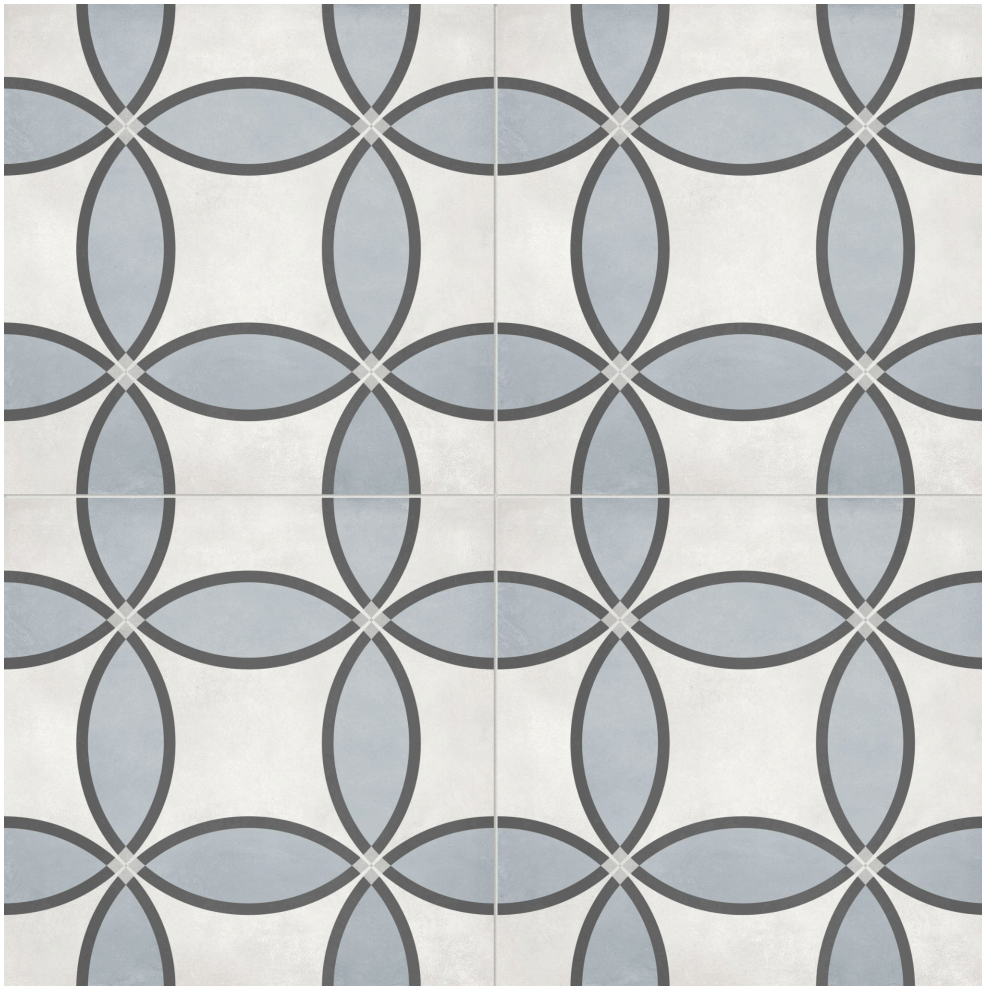

REVERE TILE

COMPANY

PRODUCT

FORM 8X8 TIDE ZENITH

8"x8" | Pressed Glazed Porcelain | Tile

TECHNICAL DATA

CODE: AC4500-07690

NAME: Form 8x8 Tide Zenith

SIZE: 8"x8"

SERIES: Form AC

FINISH: Matte

LOOK: Patterned Tiles

BREAKING STRENGTH: $\geq 310 \geq 1300$

CHEMICAL RESISTANCE: CLASS A

DCOF: ≥ 0.55

FAMILY: Tile

FROST RESISTANCE: Yes

PEI: 4

SHADE VARIATION: V2/V3/V4

SUITABLE FOR: Indoor| Outdoor

TPOLOGY: Pressed Glazed Porcelain

THICKNESS: 9mm

TYPE OF PIECE: Field Tile

USE: Floor and Wall