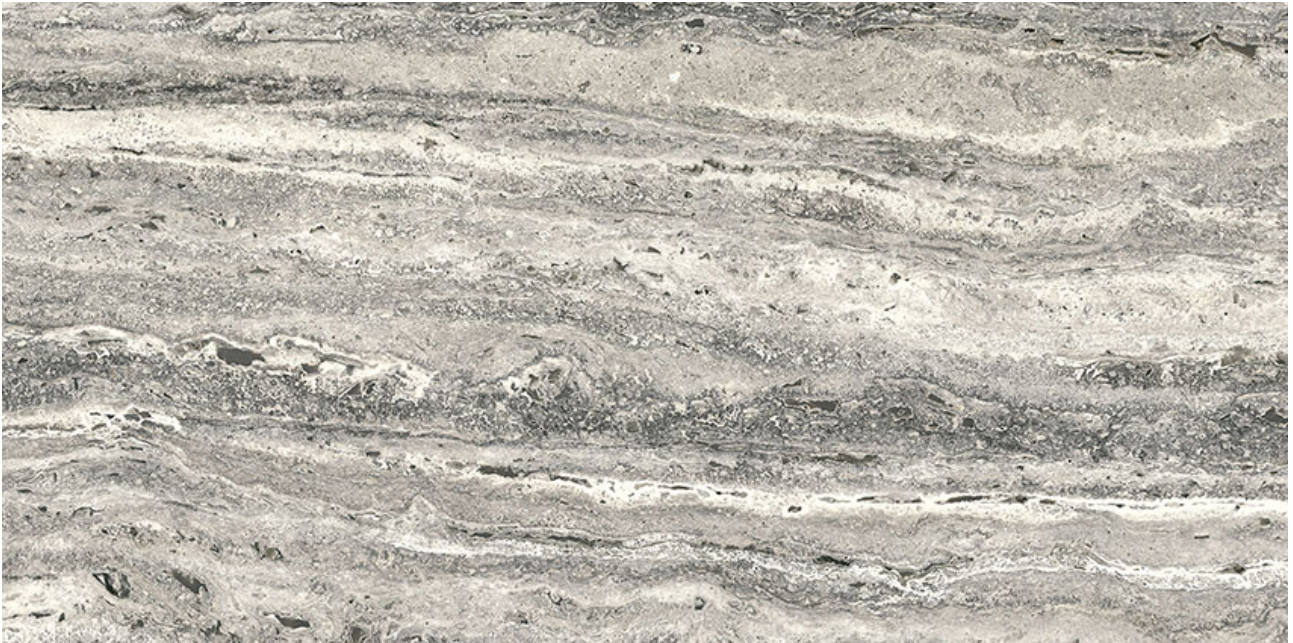

### ROYAL STONWORKS 12X24 REGAL GREY VEIN GRN

---

12"x24" | Porcelain | Tile

**TECHNICAL DATA**

CODE: QUSW-RG-5G  
NAME: Royal Stoneworks 12X24 Regal Grey Vein Grn  
SIZE: 12"x24"  
SERIES: Royal Stoneworks  
FINISH: Grained  
LOOK: Stone Look  
EDGE: Rectified  
FAMILY: Tile  
FROST RESISTANCE: Yes  
SUITABLE FOR: Indoor|Shower  
TYPOLOGY: Porcelain  
TYPE OF PIECE: Field Tile  
USE: Floor and Wall