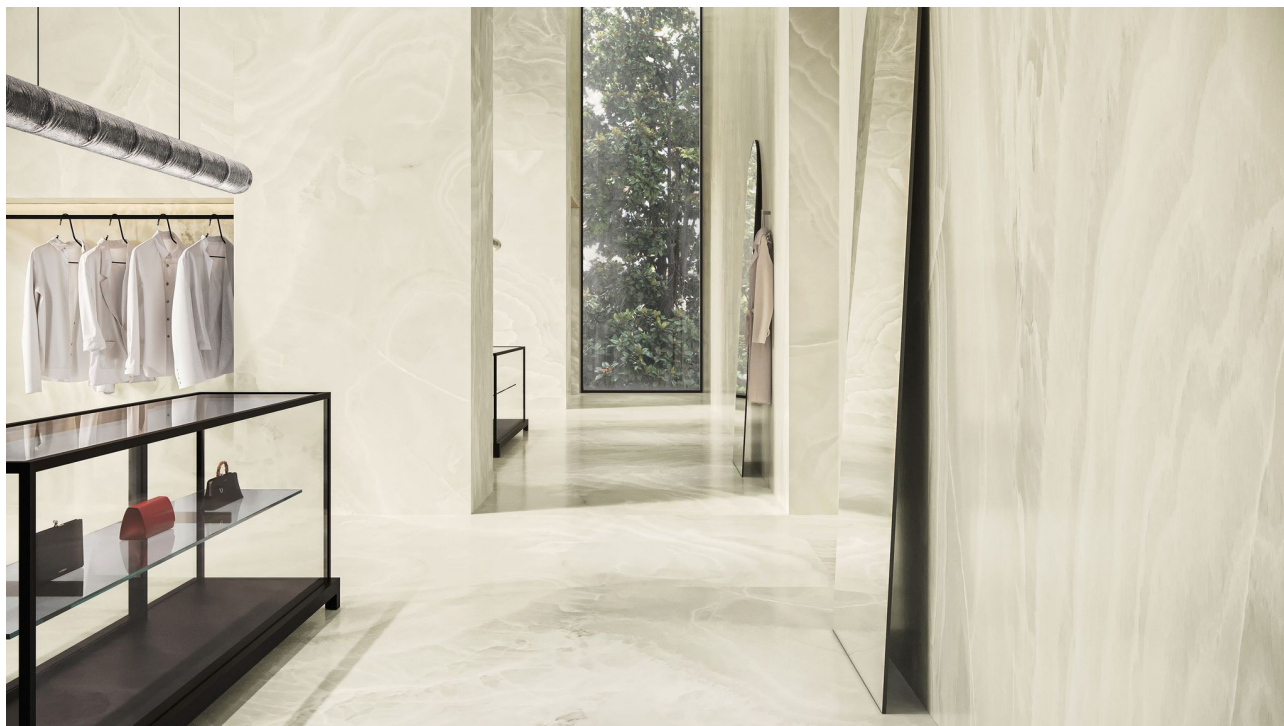

### LUSTRA

---

Marble Look | | Colorsync Porcelain | Sintered Slab

A quiet interplay of light, depth, and movement, where elegance emerges in every translucent layer.

**PRODUCTS**

**Lustra 63x126 Onyx Halo Polished**  
63"x126" | Sintered Slab