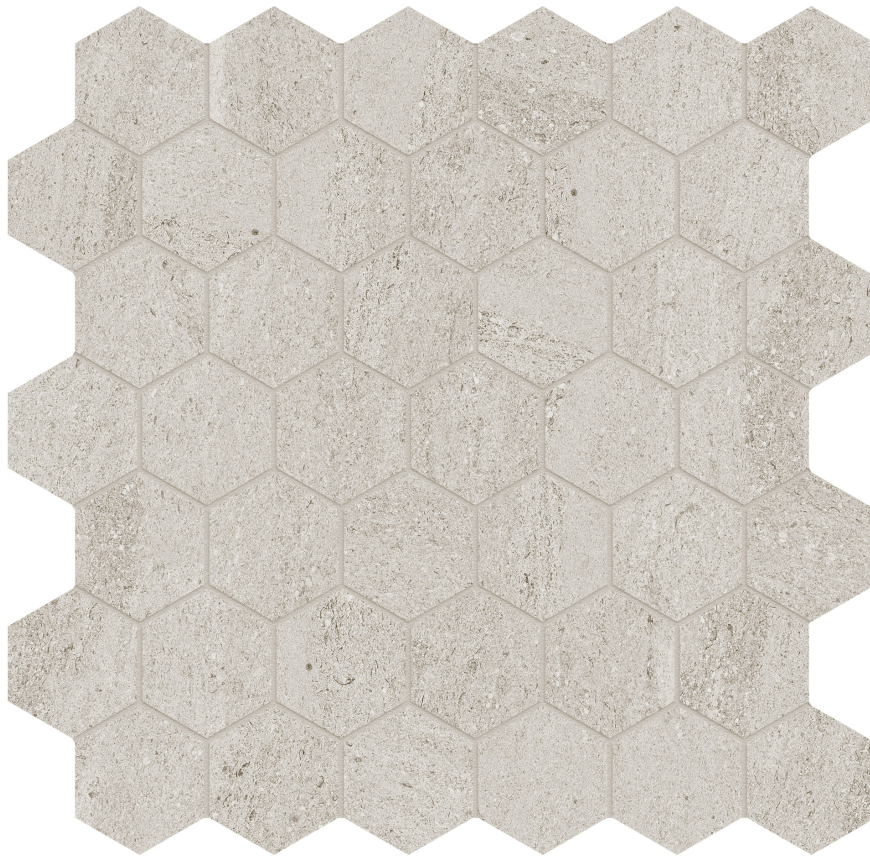

REVERE TILE

COMPANY

PRODUCT

LITHOFORM 2\'' HEX VEINCUT COAST

12"x12" | Porcelain | Tile

TECHNICAL DATA

CODE: AC8510-00360

NAME: Lithoform 2" Hex Veincut Coast

SIZE: 12"x12"

SERIES: Lithoform

FINISH: Organic Matte

LOOK: Stone Look

EDGE: Rectified

FAMILY: Tile

SUITABLE FOR: Indoor| Outdoor

TYPOLOGY: Porcelain

TYPE OF PIECE: Mosaic

USE: Floor and Wall

NOTES: This product is special order and cannot be cancelled, returned, or refunded.

PACKING

Size	Product type	BOX			PALLET		
		pcs	sqft	lb	boxes	sqft	lb
12"x12"	Mosaic	10	9.69		45		