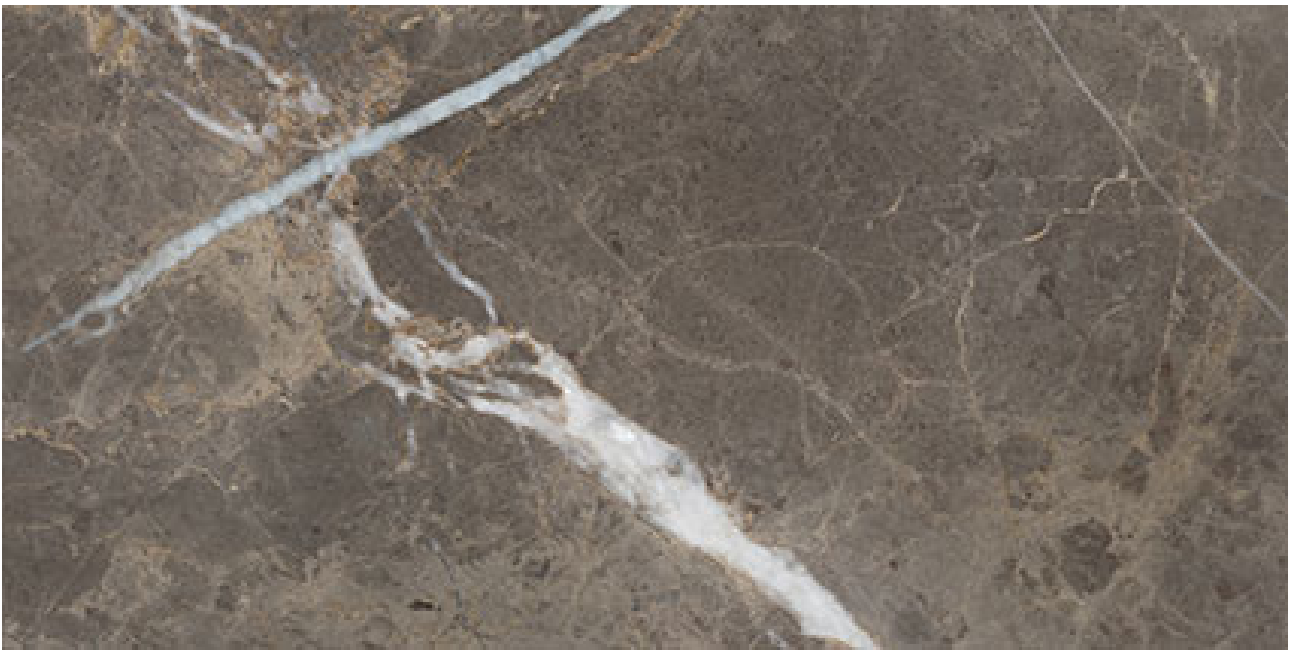

REVERE TILE

COMPANY

PRODUCT

ROYAL STONEWORKS 12X24 REGAL BROWN MARBLE

HONED

12"x24" | Porcelain | Tile

TECHNICAL DATA

CODE: QUSW-RM-5H
NAME: Royal Stoneworks 12X24 Regal Brown Marble Honed
SIZE: 12"x24"
SERIES: Royal Stoneworks
FINISH: Honed
LOOK: Stone Look
EDGE: Rectified
FAMILY: Tile
FROST RESISTANCE: Yes
SHADE VARIATION: V3
SUITABLE FOR: Indoor|Shower
TYPOLOGY: Porcelain
TYPE OF PIECE: Field Tile
USE: Floor and Wall