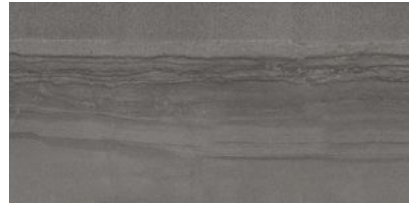

### ARCADIA

Stone Look | | Glazed Porcelain

A warm and welcoming atmosphere wrapped in natural earthy tones.

**PRODUCTS**

**Arcadia 12X24 Ferrara Polished**  
12"x24" | Glazed Porcelain

**Arcadia 12X24 Trentino Polished**  
12"x24" | Glazed Porcelain